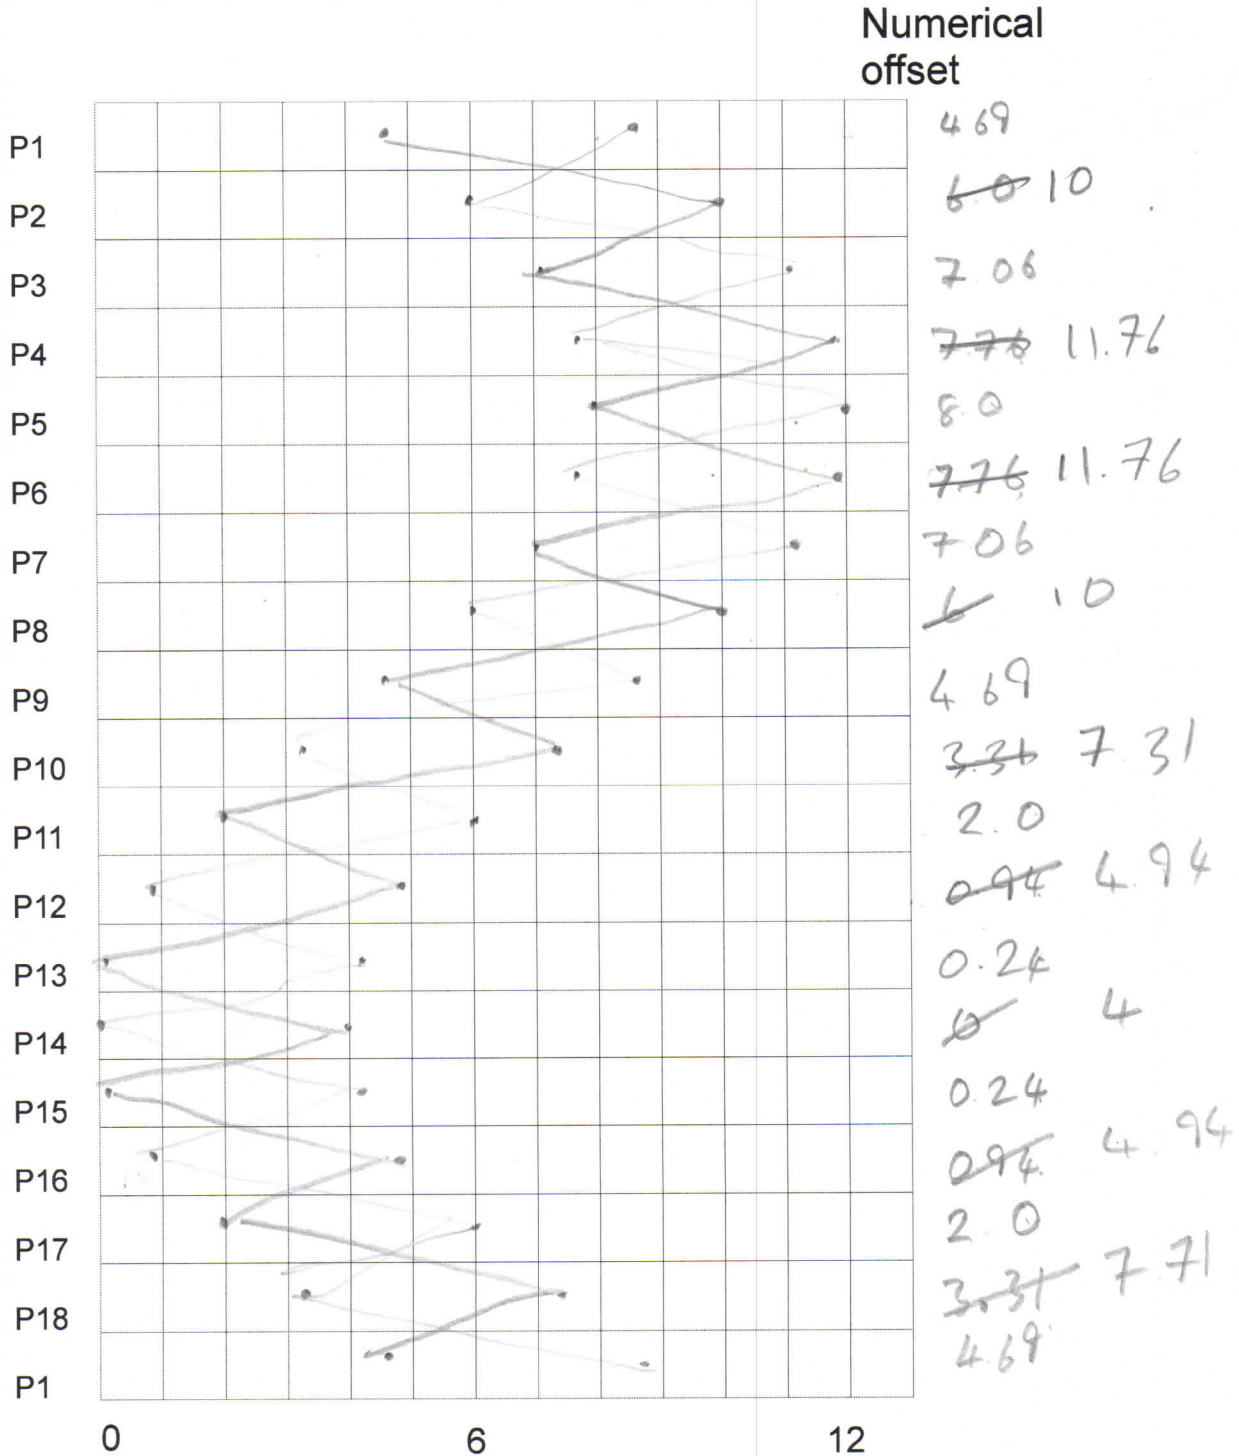

Singer Type A Fashion Discs (class 306 et al)
Numerical Parameter Designs ELNA-Disc Single
Dave Glover November 2025

Disc number

25

Stitch Name

ZIGZAG WAVE

Verified