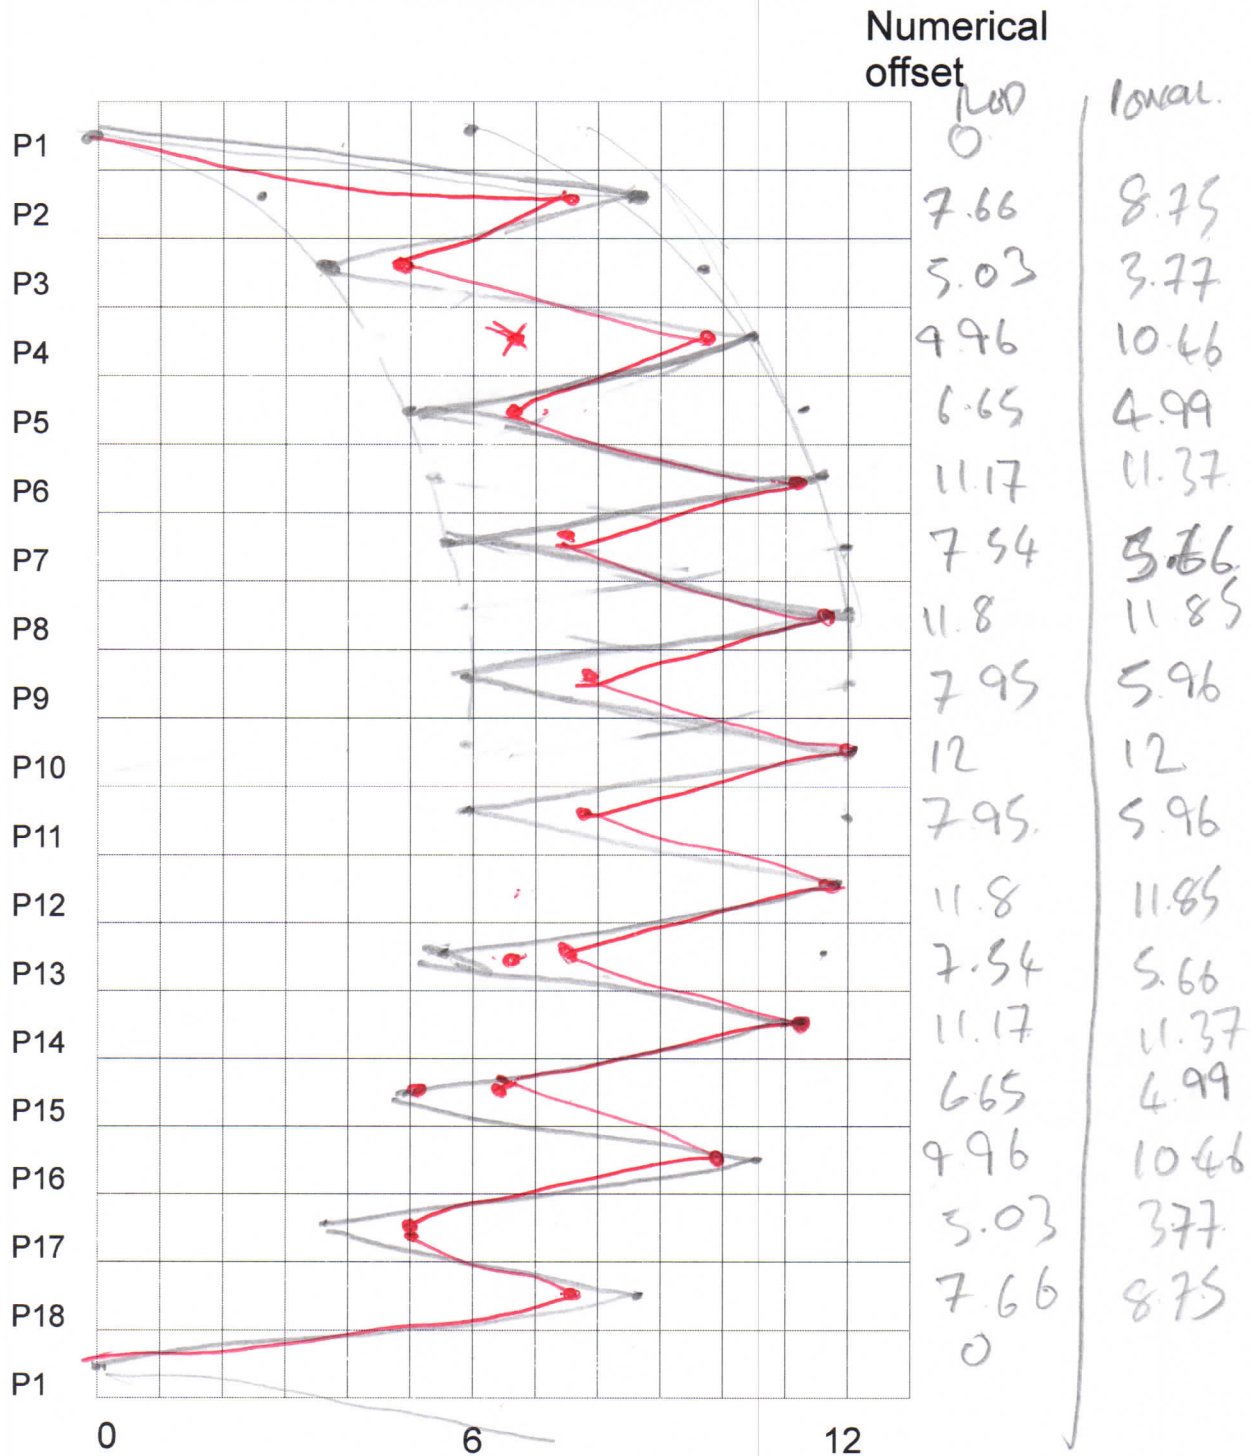

Singer Type A Fashion Discs (class 306 et al) Numerical Parameter Designs ELNA-Disc Single Dave Glover November 2025

Disc number

5

Stitch Name

SCAROL (ZZ)

Verified

Singer part number

/