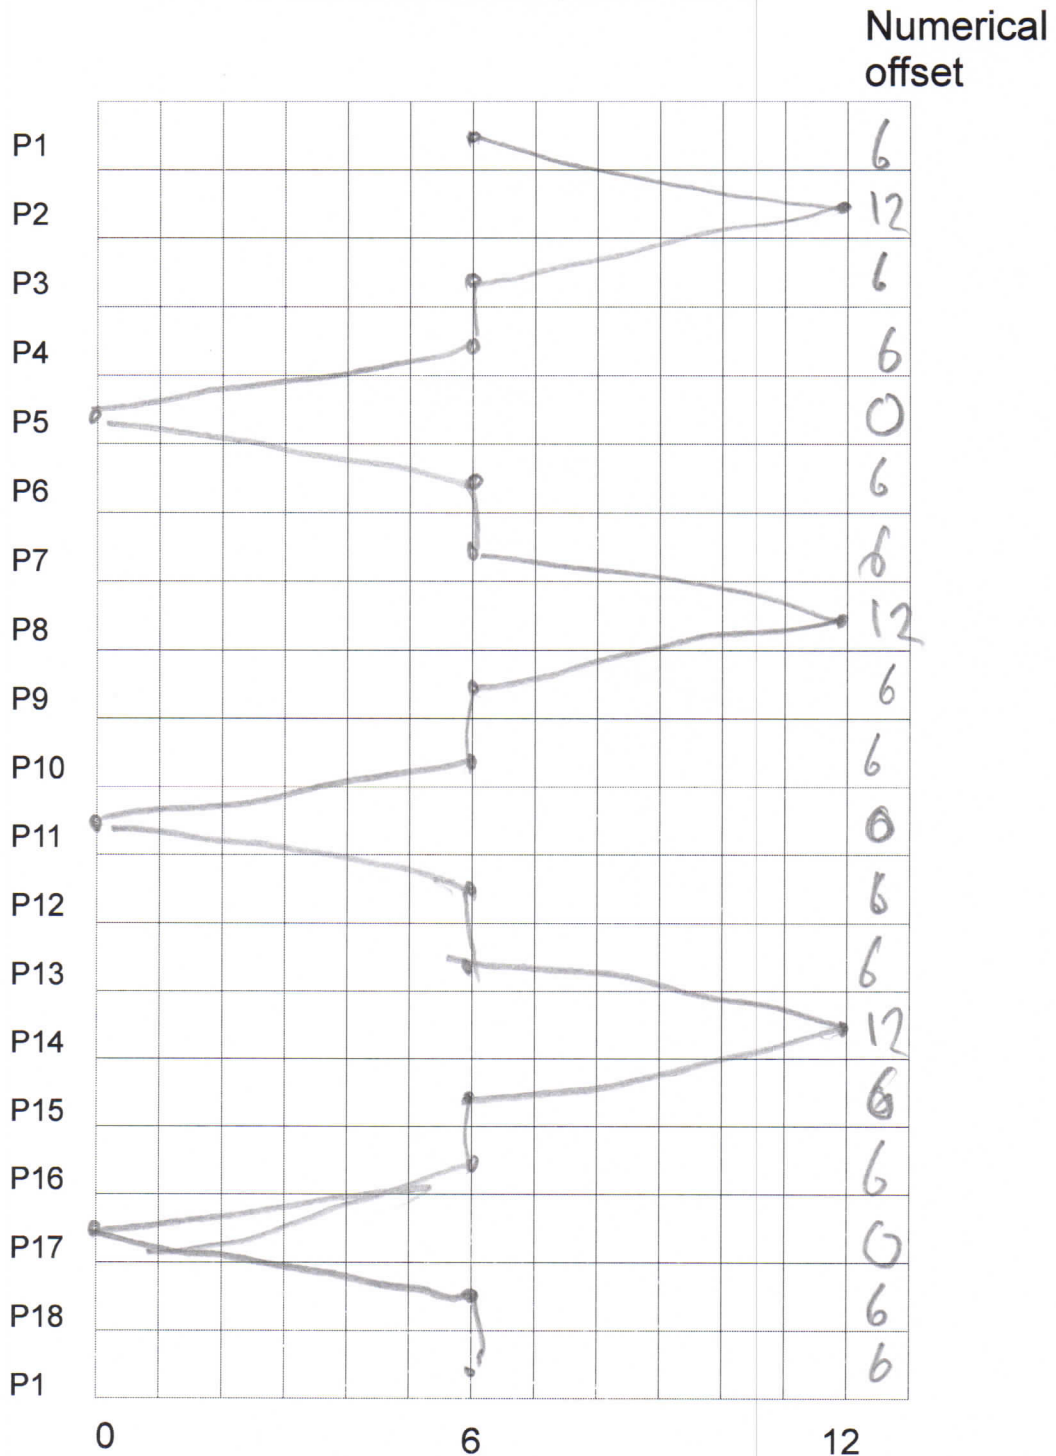

**Singer Type A Fashion Discs (class 306 et al)
Numerical Parameter Designs ELNA-Disc Single
Dave Glover November 2025**

Disc number

7

Stitch Name

FAGOTTING

Verified

Singer part number

27 FAGOTTING 1