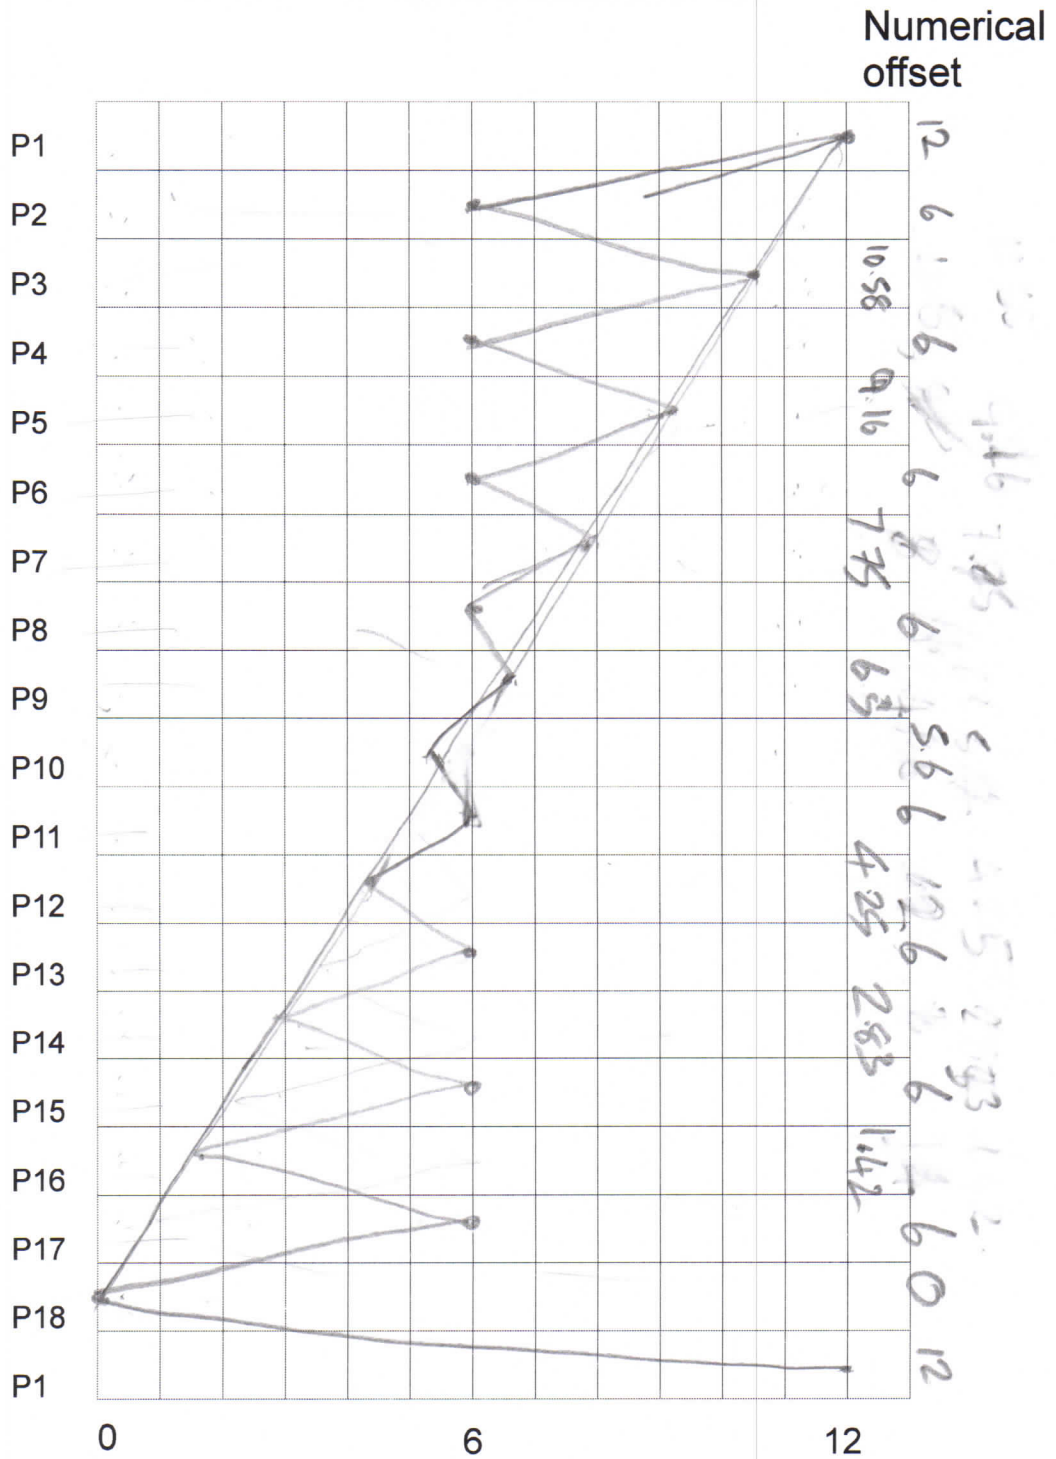

**Singer Type A Fashion Discs (class 306 et al)
Numerical Parameter Designs ELNA-Disc Single
Dave Glover November 2025**

1.33
 $\frac{17}{12}$
 $\frac{13}{2}$
 $\frac{18}{12}$
= 1.5

Disc number **32**
Stitch Name **DIABLOS**
Verified
Singer part number