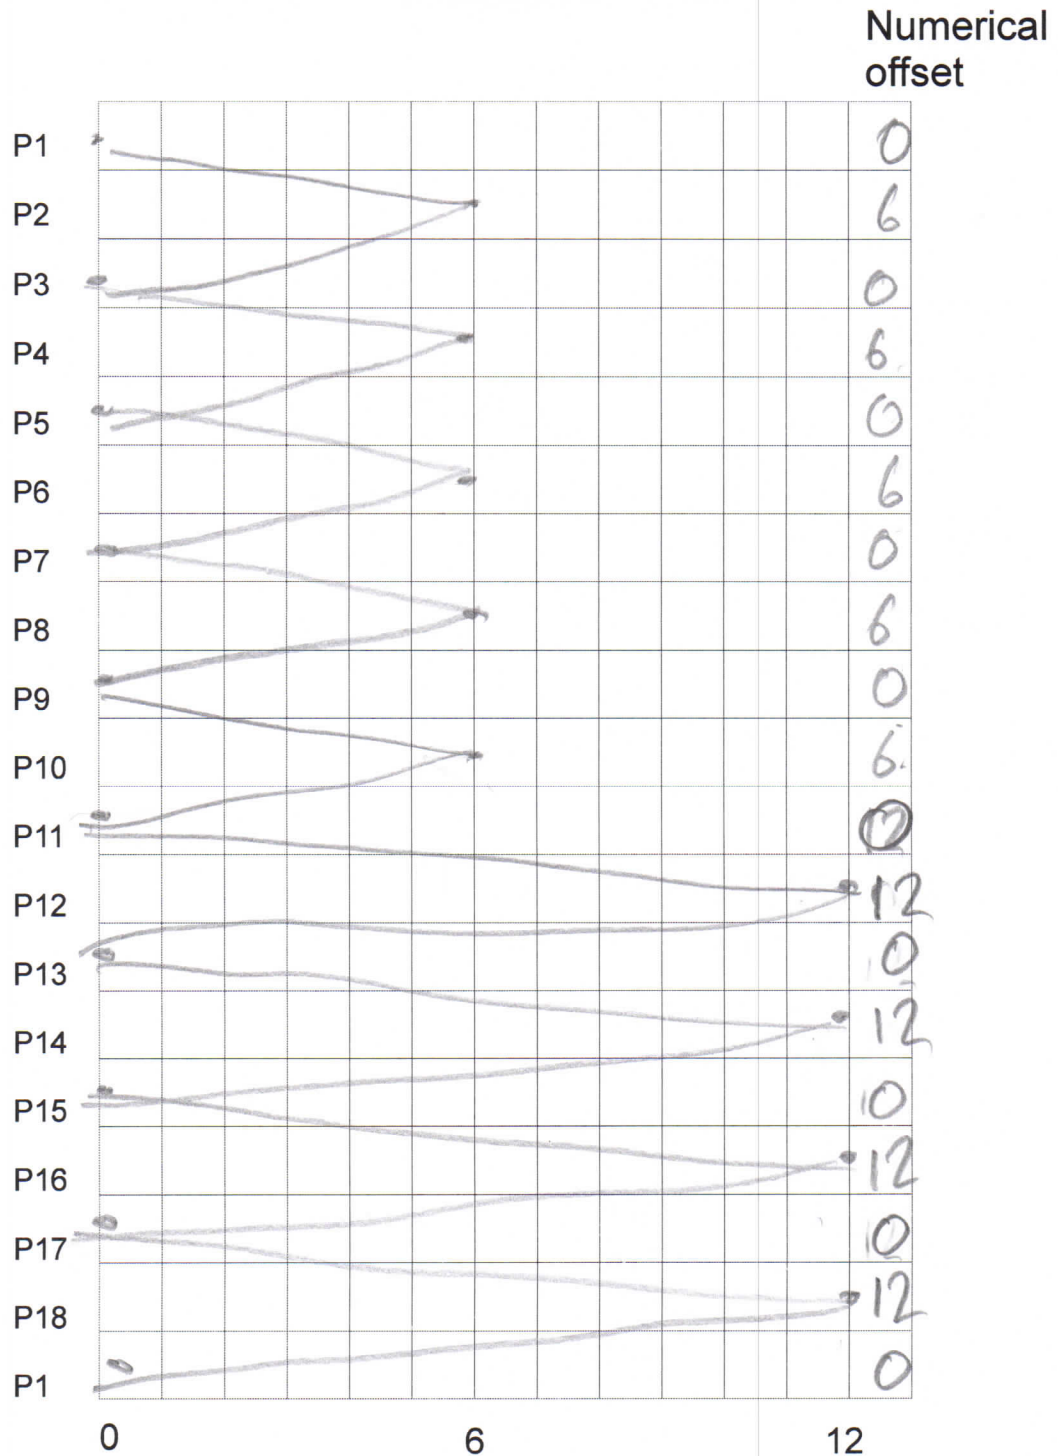

**Singer Type A Fashion Discs (class 306 et al)
Numerical Parameter Designs ELNA-Disc Single
Dave Glover November 2025**

Disc number 33

Stitch Name KEY

Verified

Singer part number 11. KEY VARIATION