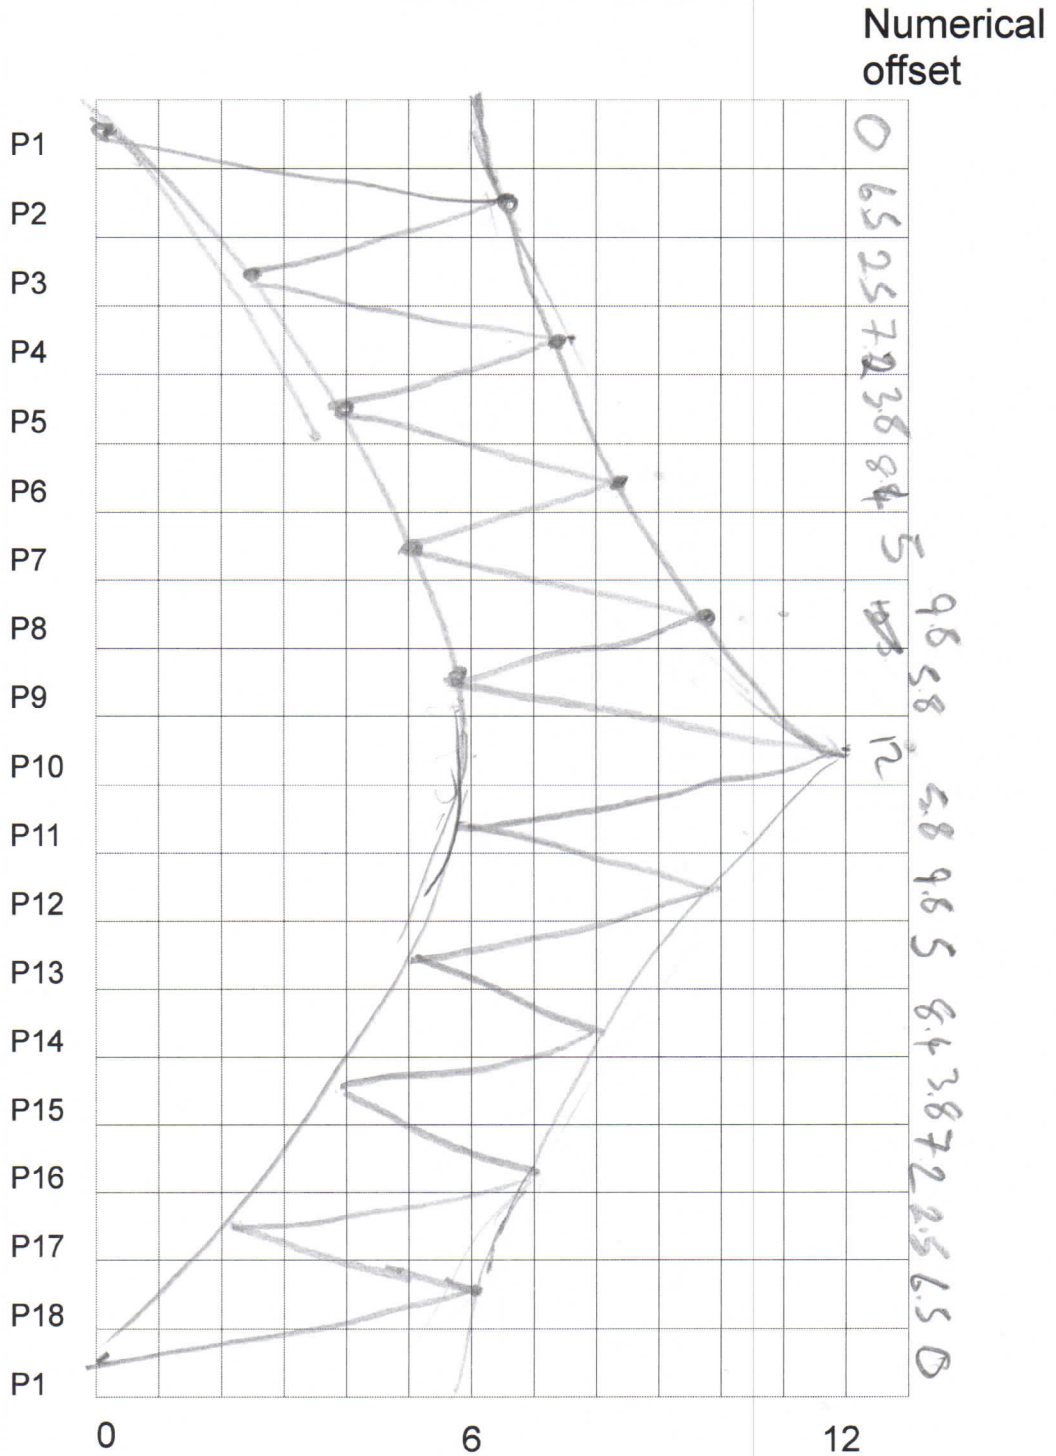

Disc number

25

Stitch Name

ZIGZAG WAVE

Verified

Singer part number

VARIATION ON 20?

**Singer Type A Fashion Discs (class 306 et al)
Numerical Parameter Designs ELNA-Disc Single
Dave Glover November 2025**