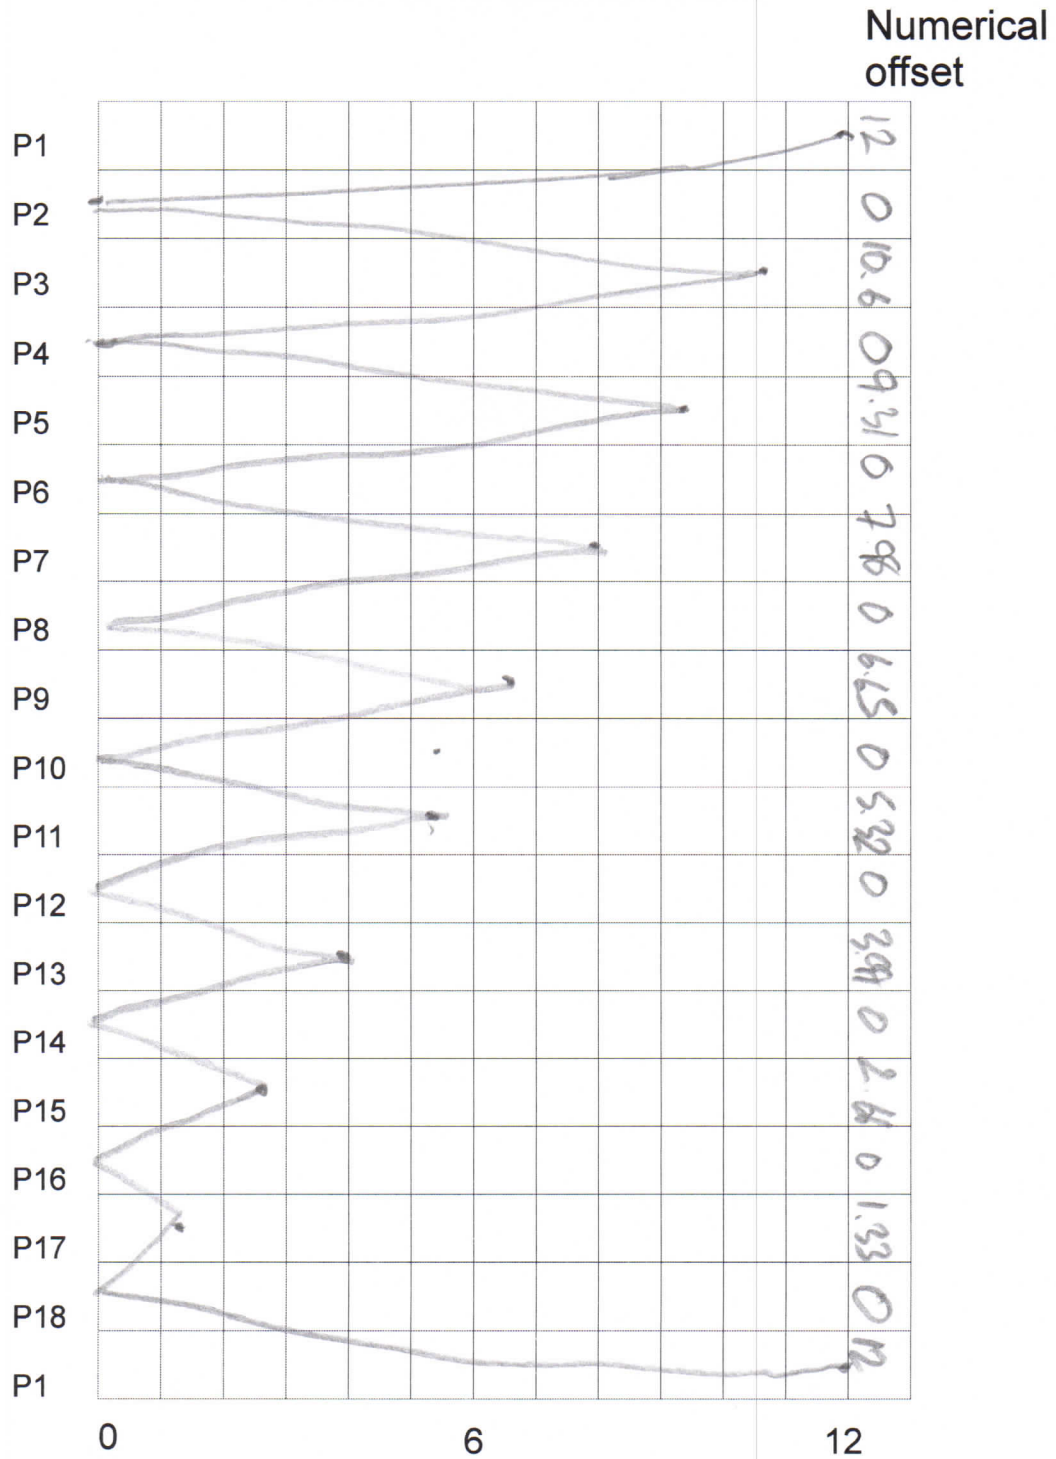

**Singer Type A Fashion Discs (class 306 et al)
Numerical Parameter Designs ELNA-Disc Single
Dave Glover November 2025**

Disc number 34

Stitch Name SHINGLE

Verified

Singer part number 16. SHINGLE