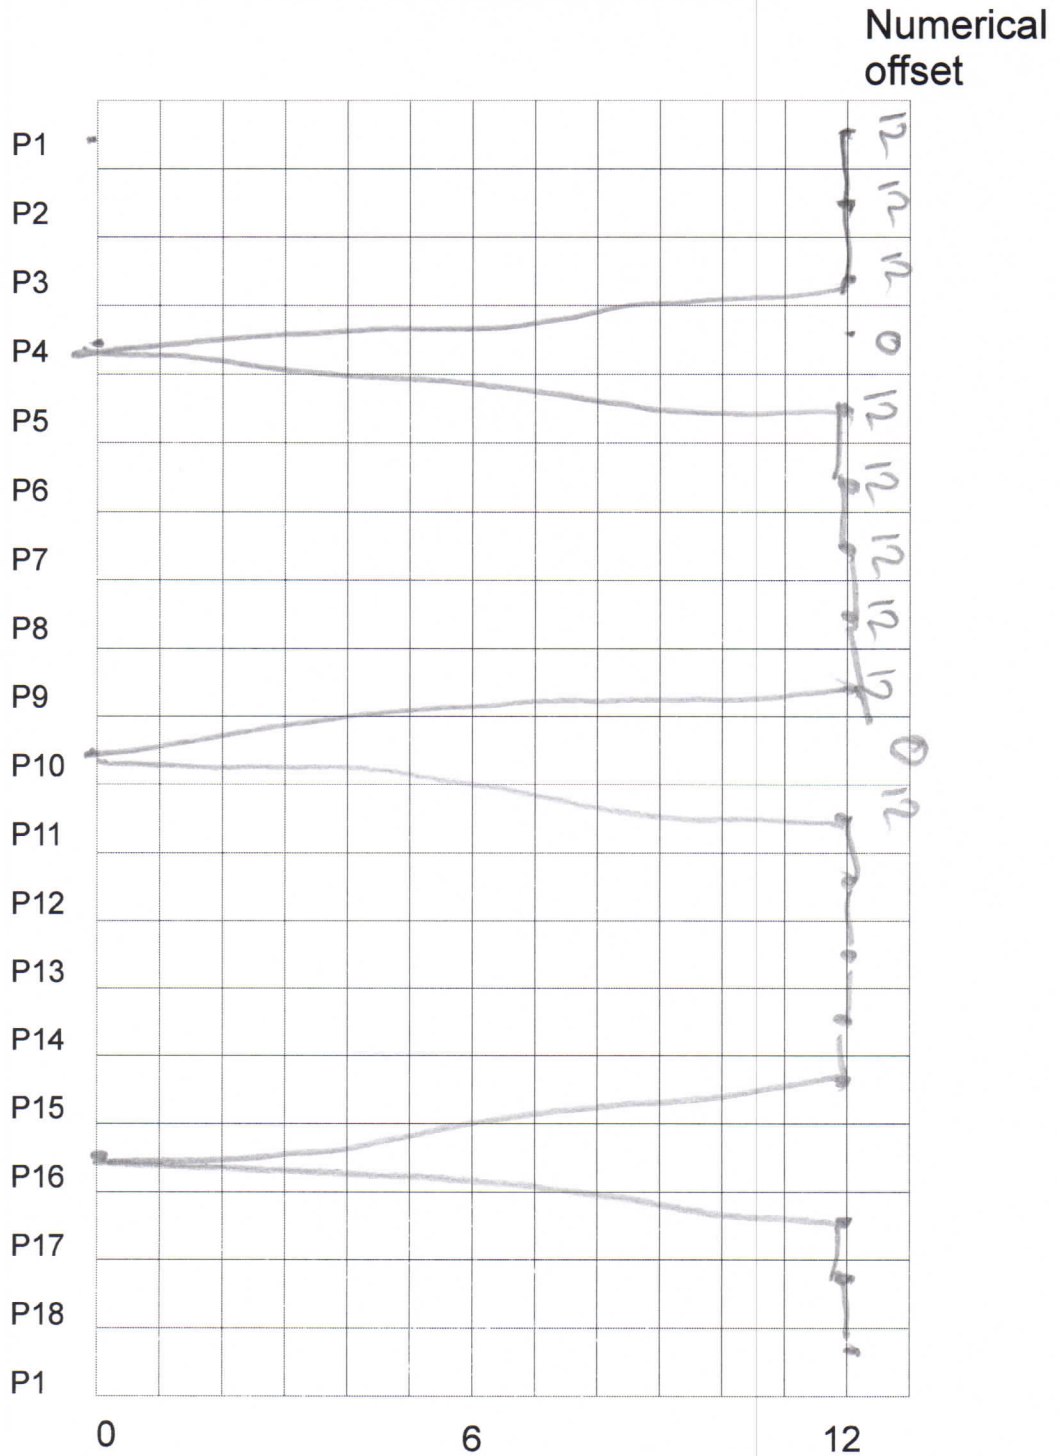

Verified

Singer part number

**Singer Type A Fashion Discs (class 306 et al)
Numerical Parameter Designs ELNA-Disc Single
Dave Glover November 2025**

Disc number 10

Stitch Name BLIND STITCH

Verified

Singer part number 3 BLIND STITCH.