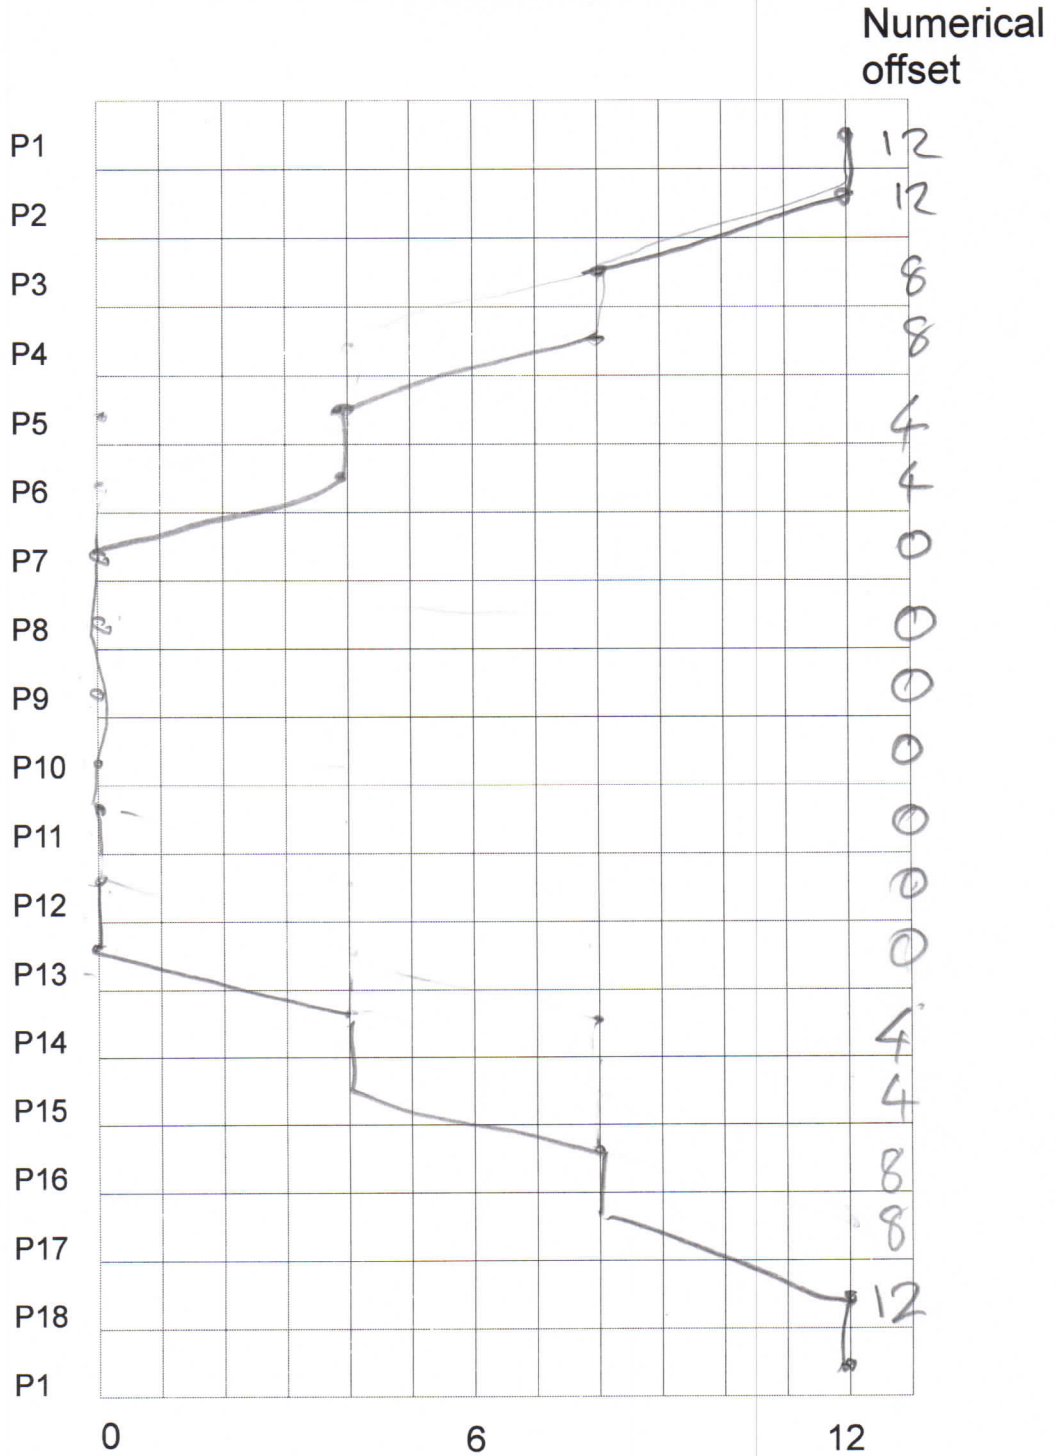

**Singer Type A Fashion Discs (class 306 et al)
Numerical Parameter Designs ELNA-Disc Single
Dave Glover November 2025**

Disc number

37

Stitch Name

BATTER

Verified

Singer part number