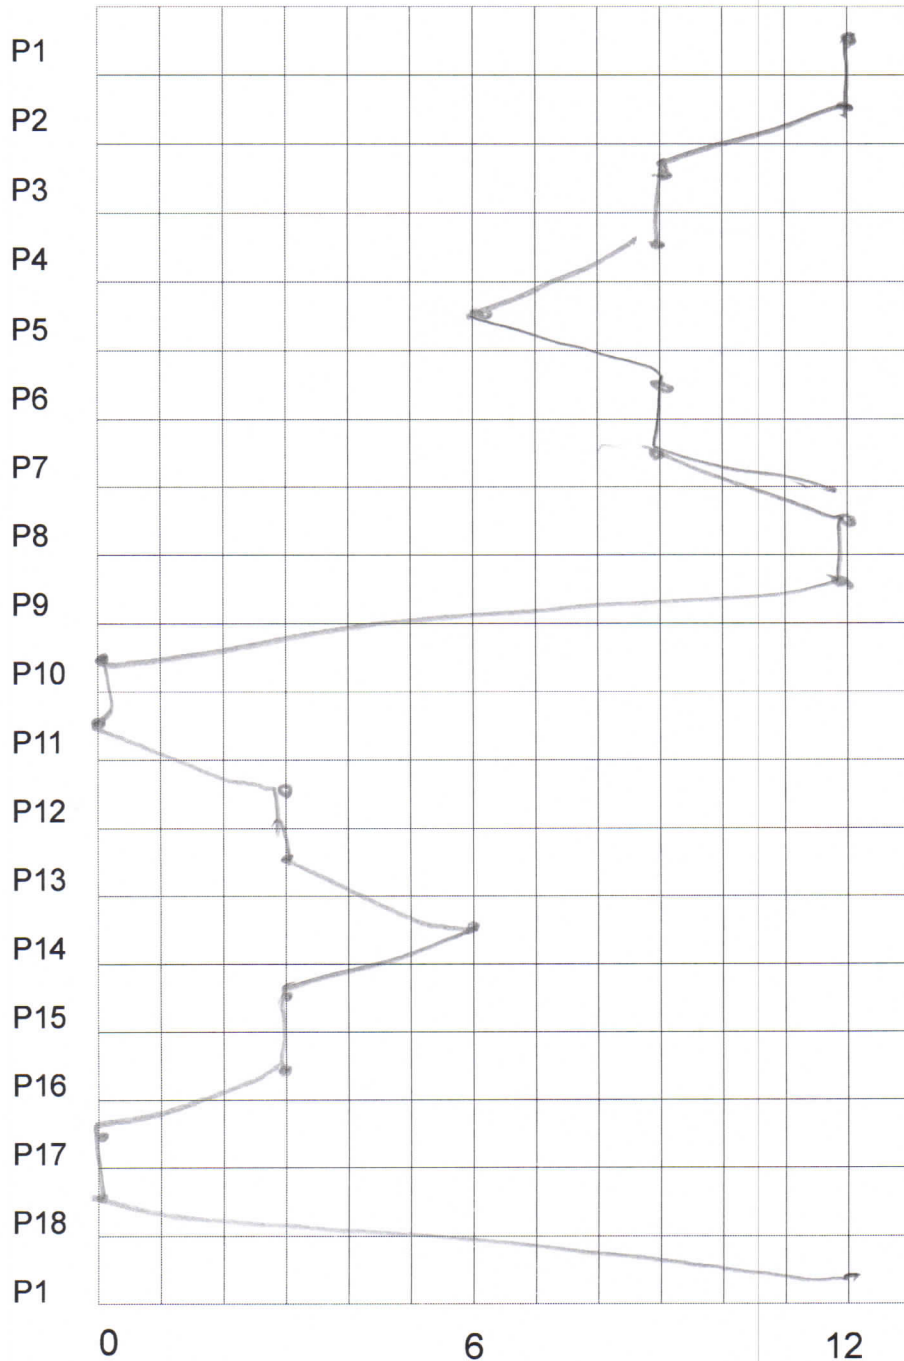

**Singer Type A Fashion Discs (class 306 et al)
Numerical Parameter Designs ELNA-Disc Single
Dave Glover November 2025**

Numerical
offset

Disc number 30

Stitch Name EMU

Verified

Singer part number