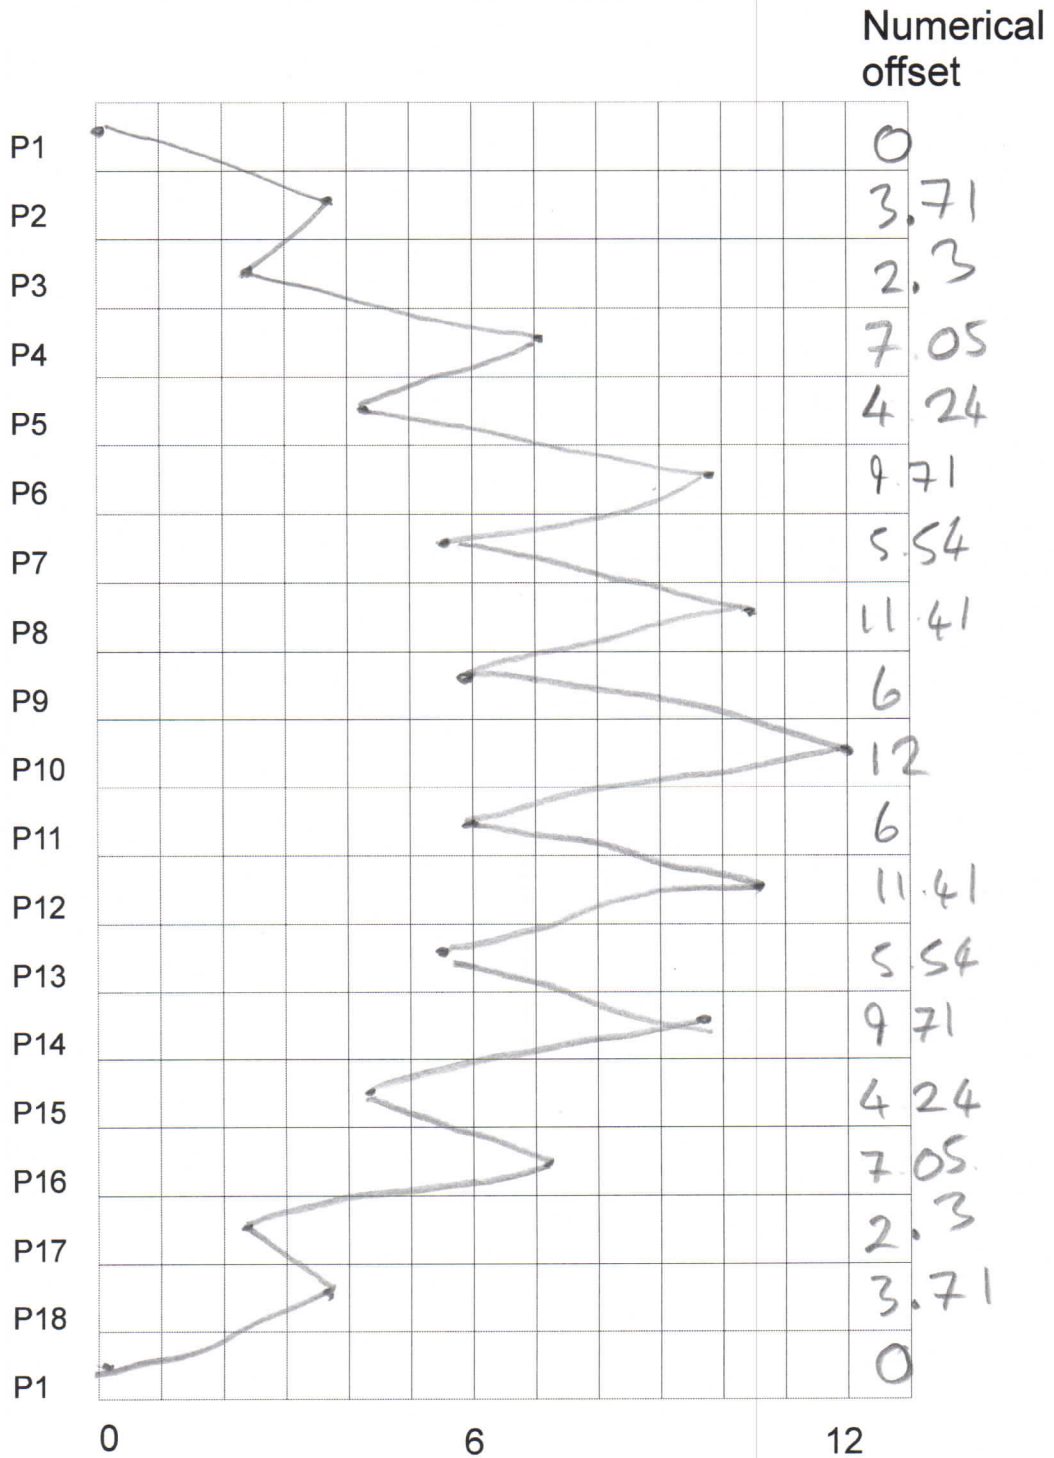

Disc number 23

Stitch Name ZIGZAG POINT.

Verified

Singer part number 14. ZIGZAG POINT

**Singer Type A Fashion Discs (class 306 et al)
Numerical Parameter Designs ELNA-Disc Single
Dave Glover November 2025**