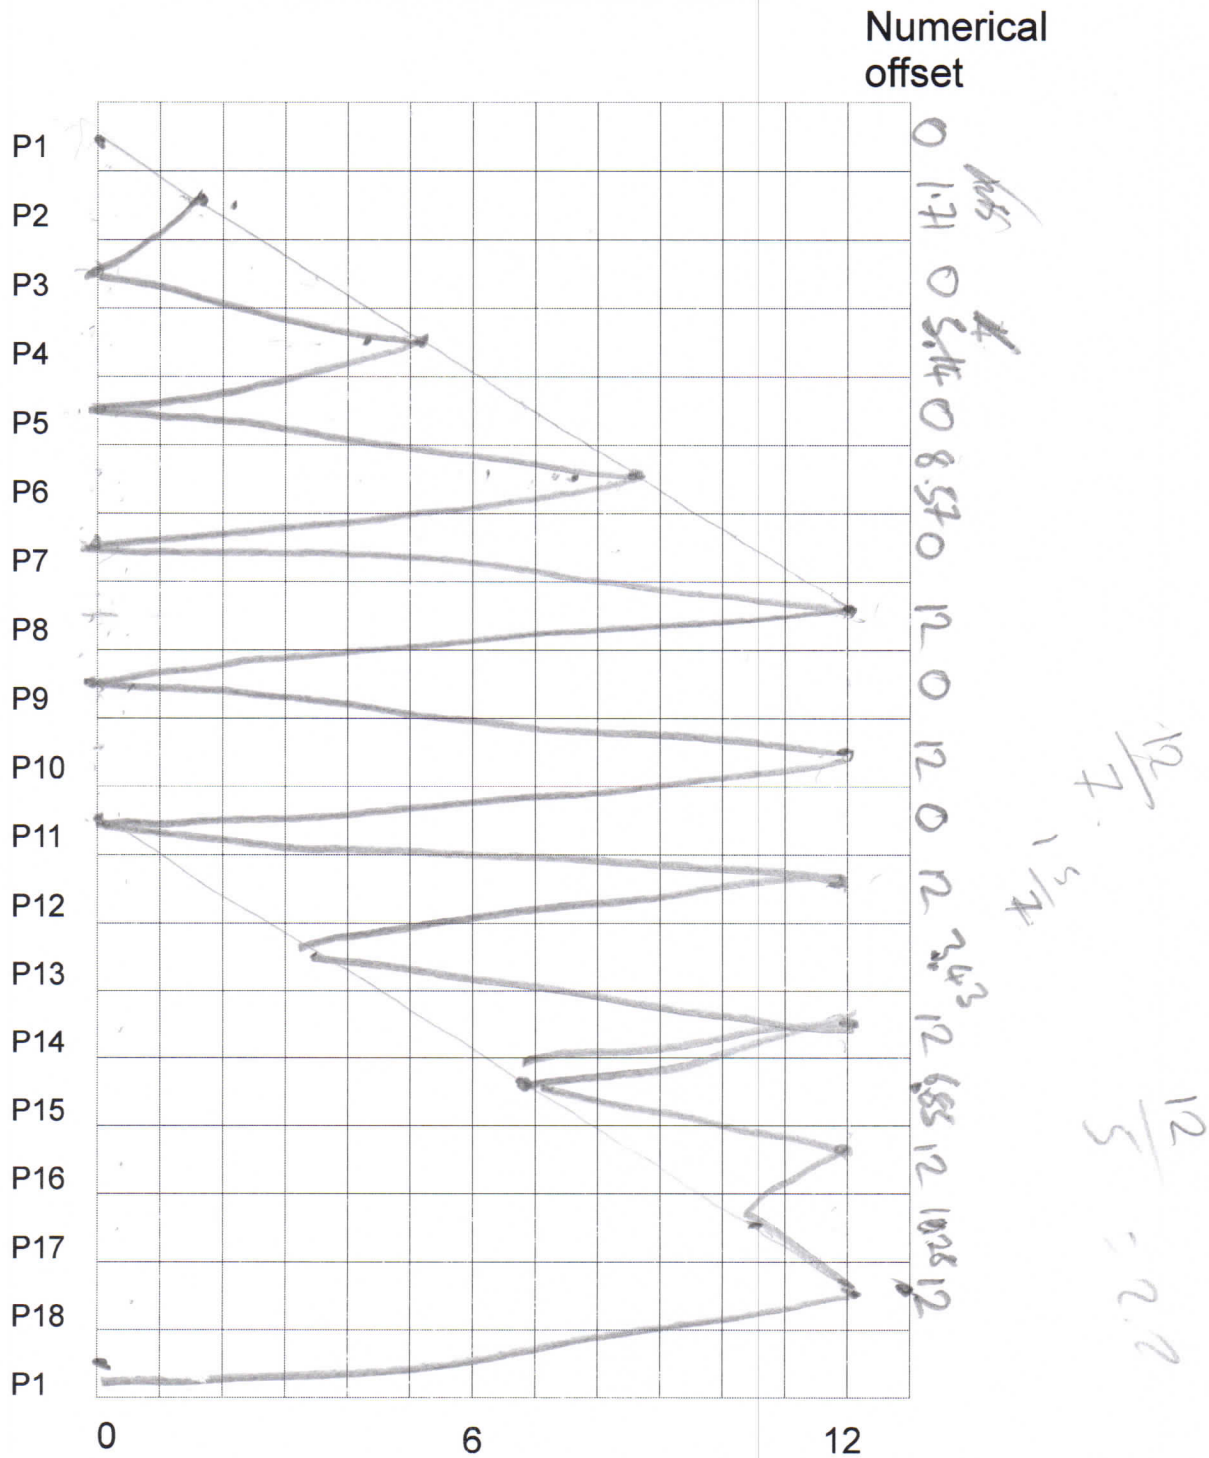

Singer Type A Fashion Discs (class 306 et al) Numerical Parameter Designs ELNA-Disc Single Dave Glover November 2025

Disc number

12

Stitch Name

SPINDLE

Verified

Singer part number