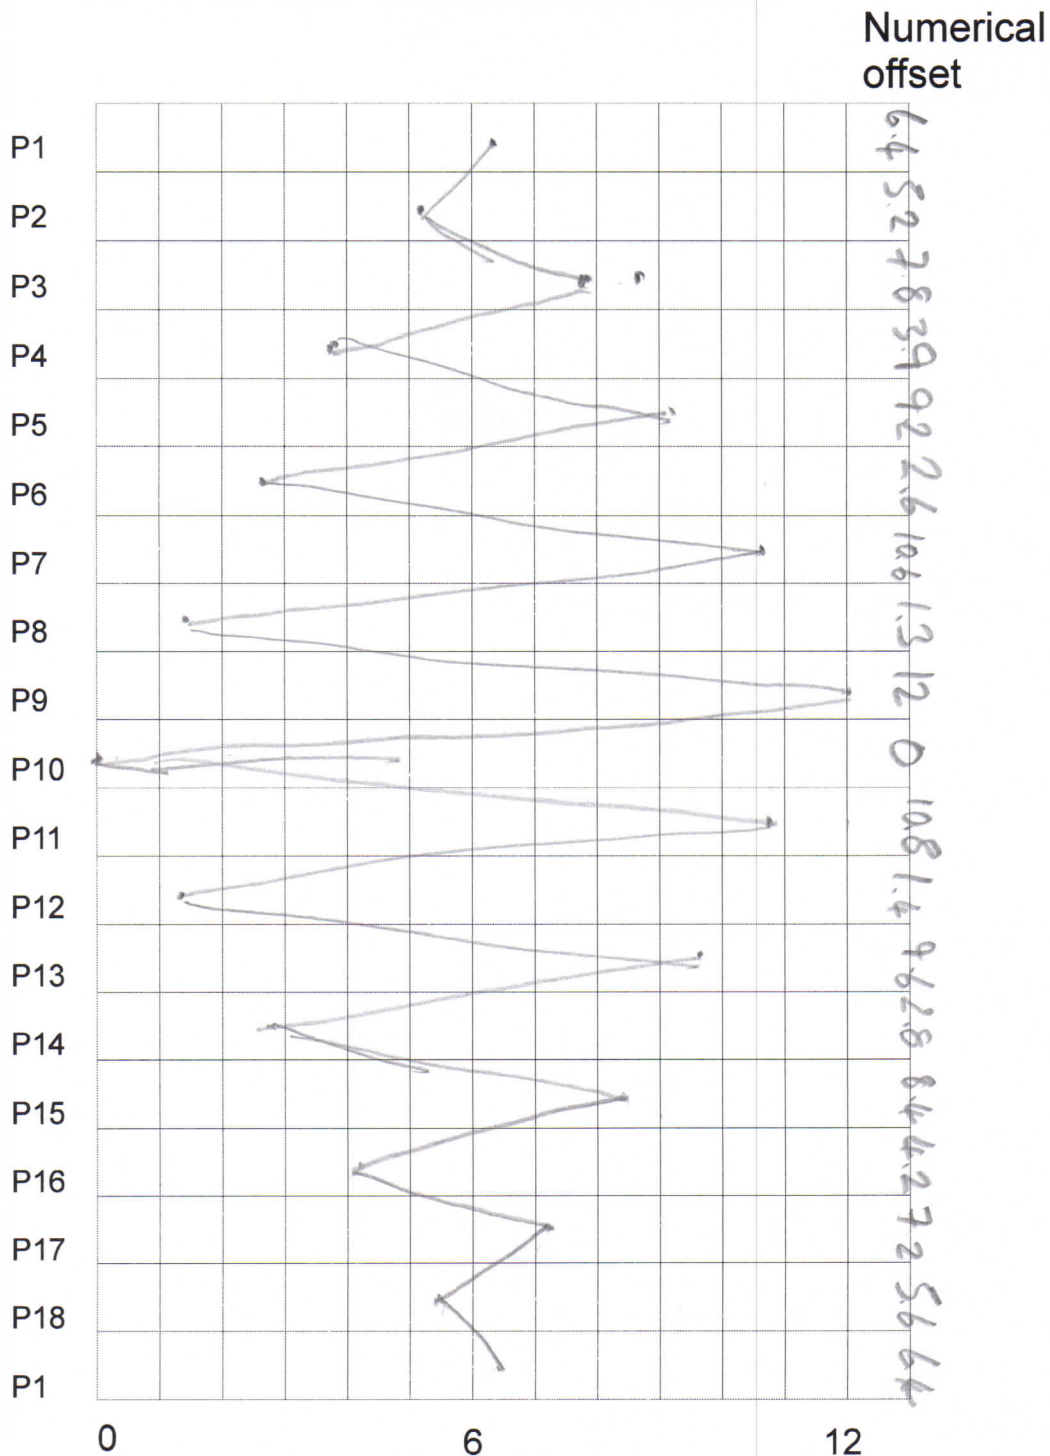

**Singer Type A Fashion Discs (class 306 et al)
Numerical Parameter Designs ELNA-Disc Single
Dave Glover November 2025**

Disc number

16

Stitch Name

WAVE FORM

Verified

Singer part number

13. SOLID DIAMOND