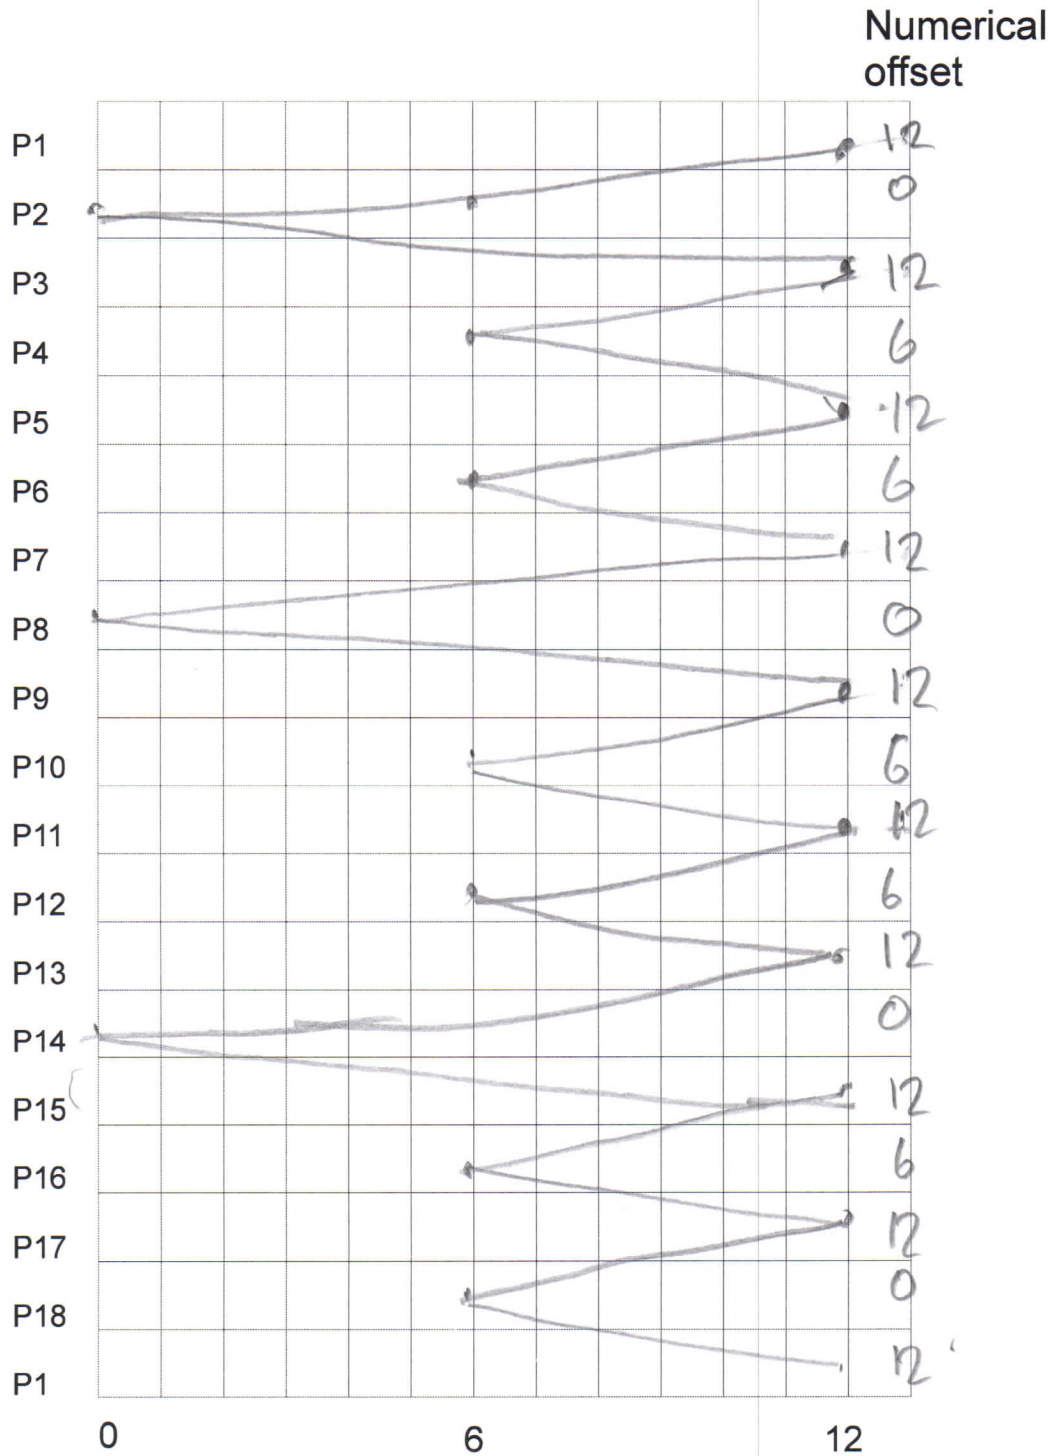

Disc number

19. ~~COMB~~

Stitch Name

COMB

Verified

Singer part number

28. COMB

VARIATION