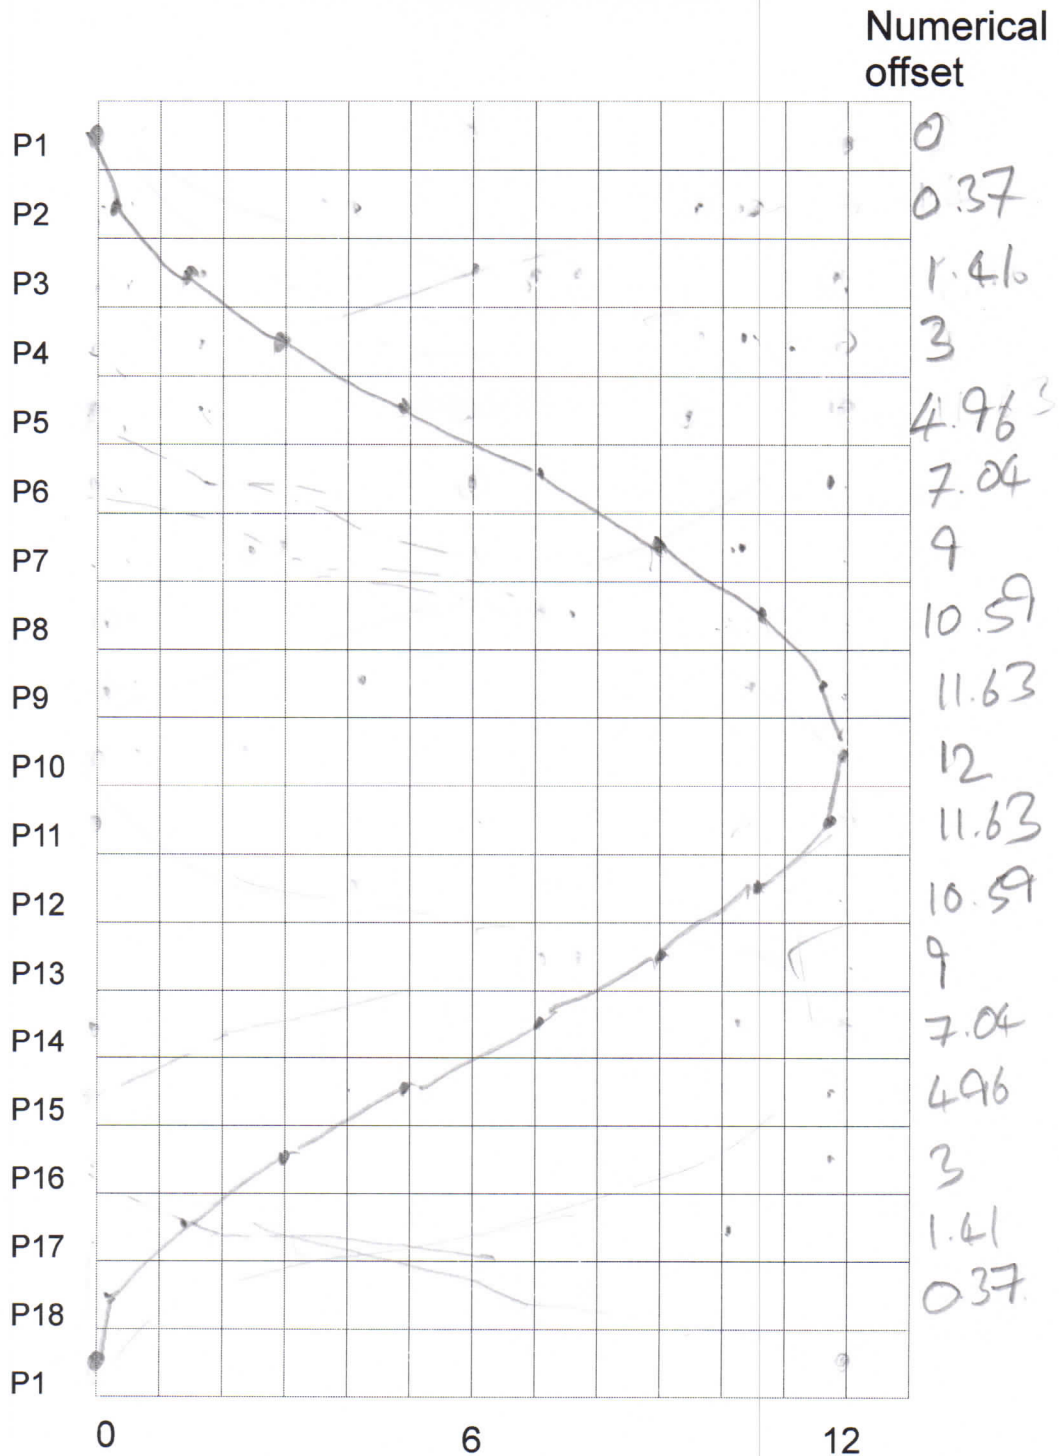

**Singer Type A Fashion Discs (class 306 et al)
Numerical Parameter Designs ELNA-Disc Single
Dave Glover November 2025**

Disc number

2

Stitch Name

SERPENTINE

Verified

Singer part number

20. CURVED MENDING