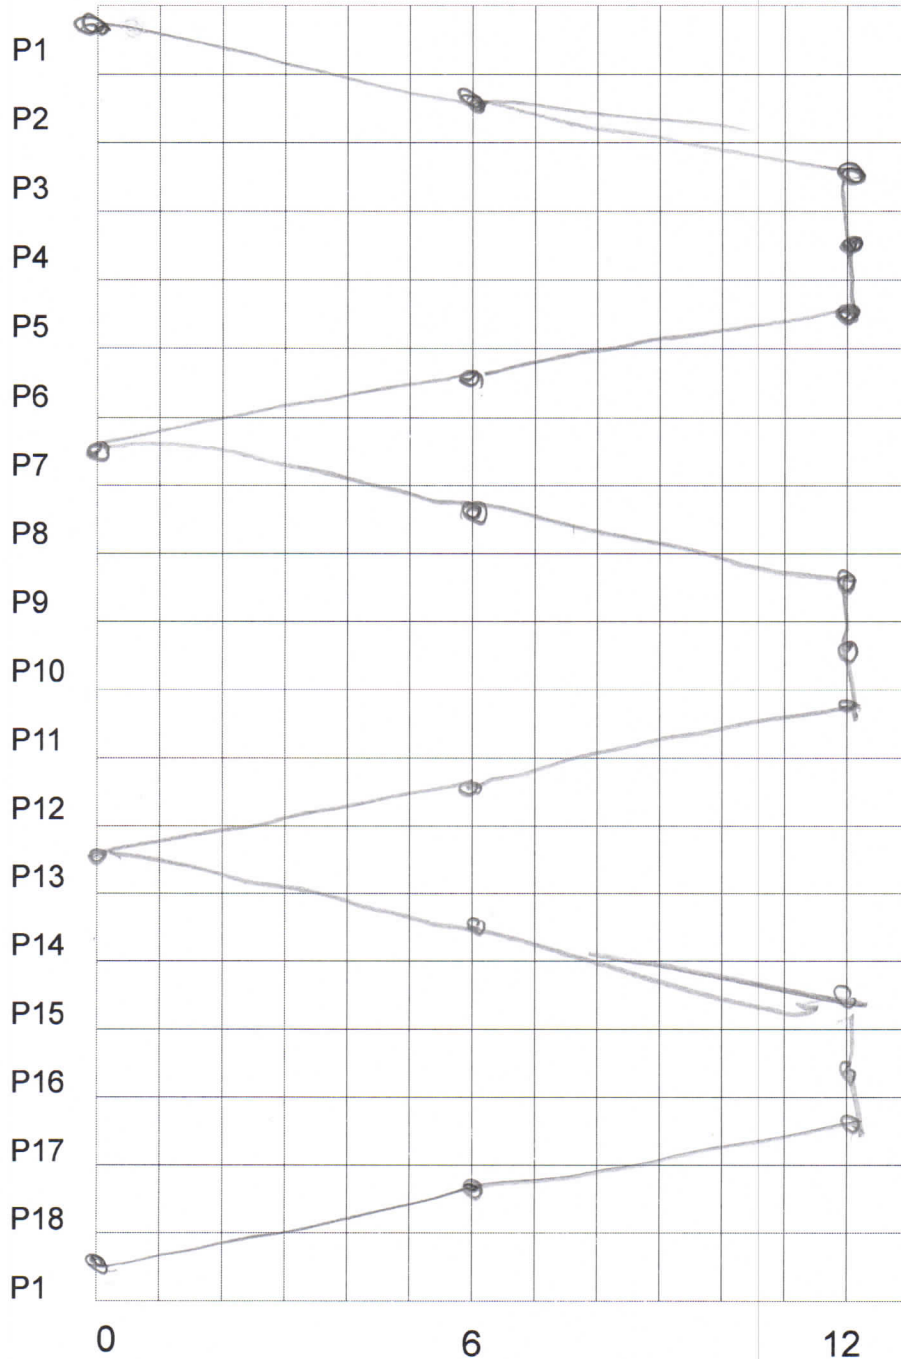

**Singer Type A Fashion Discs (class 306 et al)
Numerical Parameter Designs ELNA-Disc Single
Dave Glover November 2025**

Numerical
offset

Disc number 09

Stitch Name PILLARS PINACLE

Verified

Singer part number