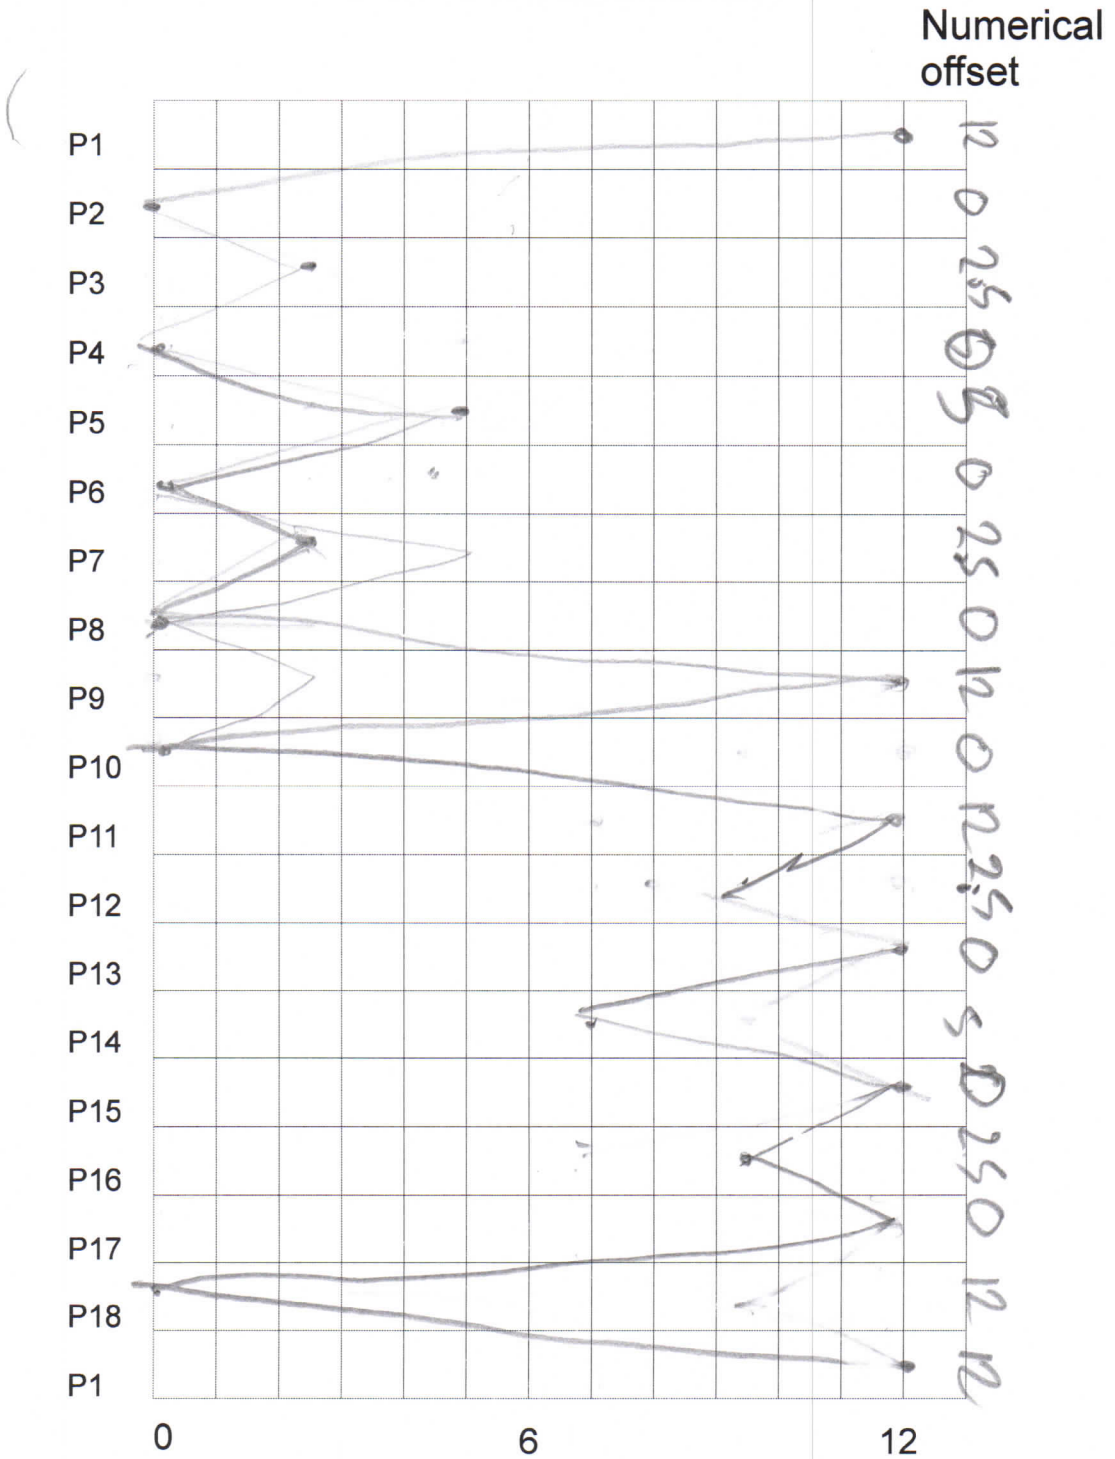

**Singer Type A Fashion Discs (class 306 et al)
 Numerical Parameter Designs ELNA-Disc Single
 Dave Glover November 2025**

Numerical
offset

Disc number 30

Stitch Name EMU

Verified

Singer part number

**Singer Type A Fashion Discs (class 306 et al)
 Numerical Parameter Designs ELNA-Disc Single
 Dave Glover November 2025**