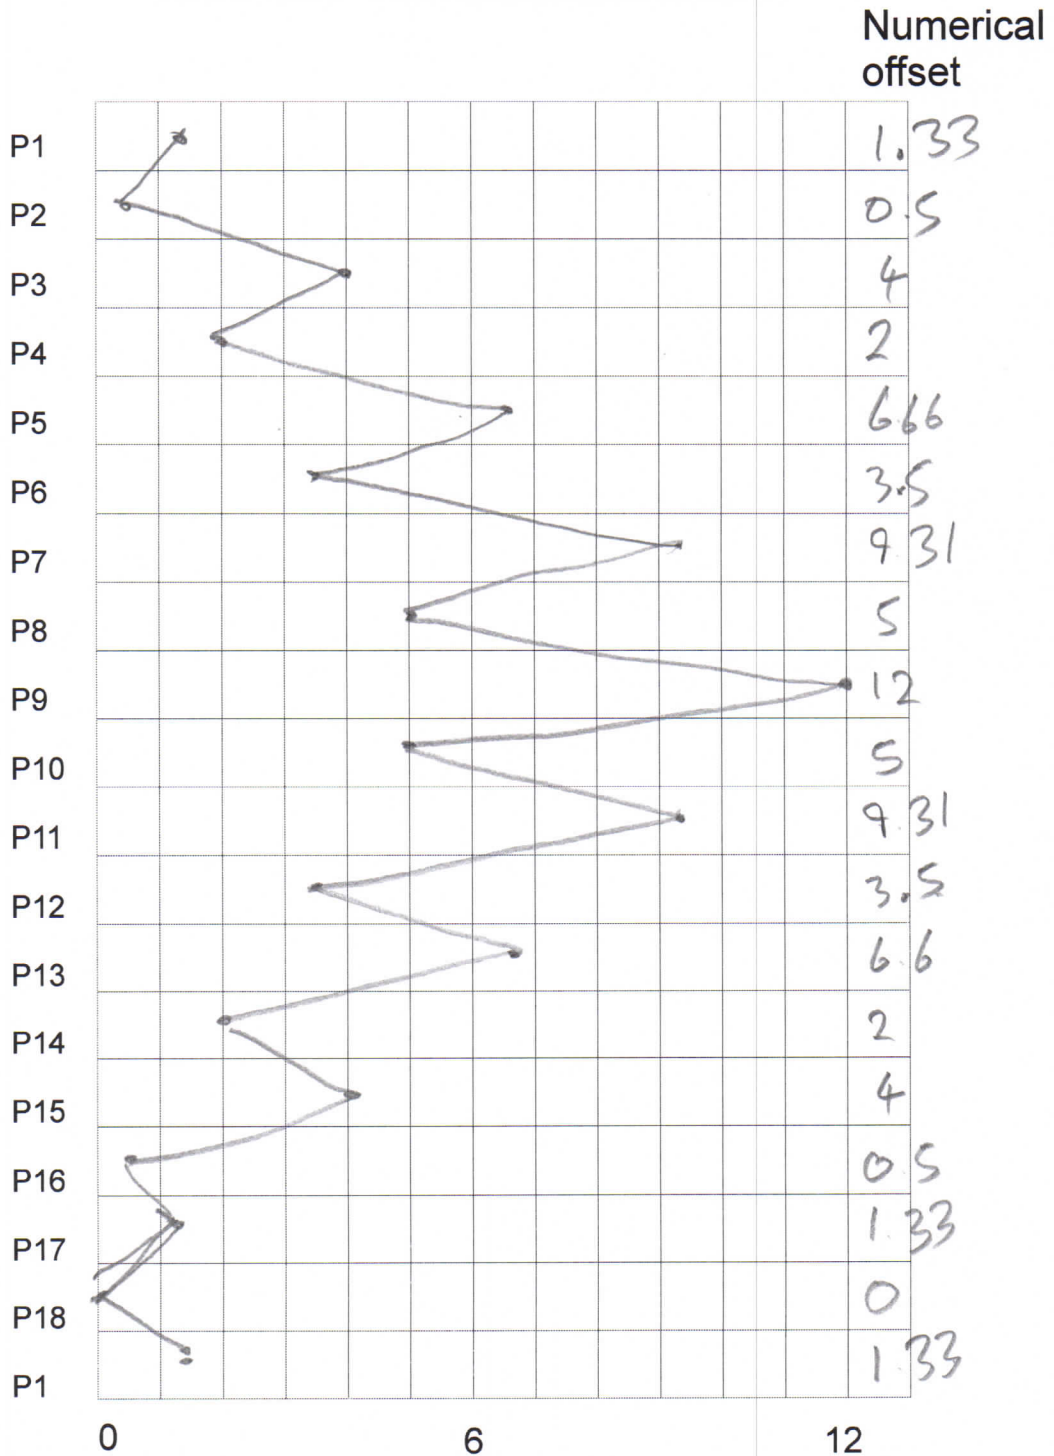

Disc number 23

Stitch Name ZIGZAG POINT.

Verified

Singer part number 14. ZIGZAG POINT

**Singer Type A Fashion Discs (class 306 et al)
Numerical Parameter Designs ELNA-Disc Single
Dave Glover November 2025**