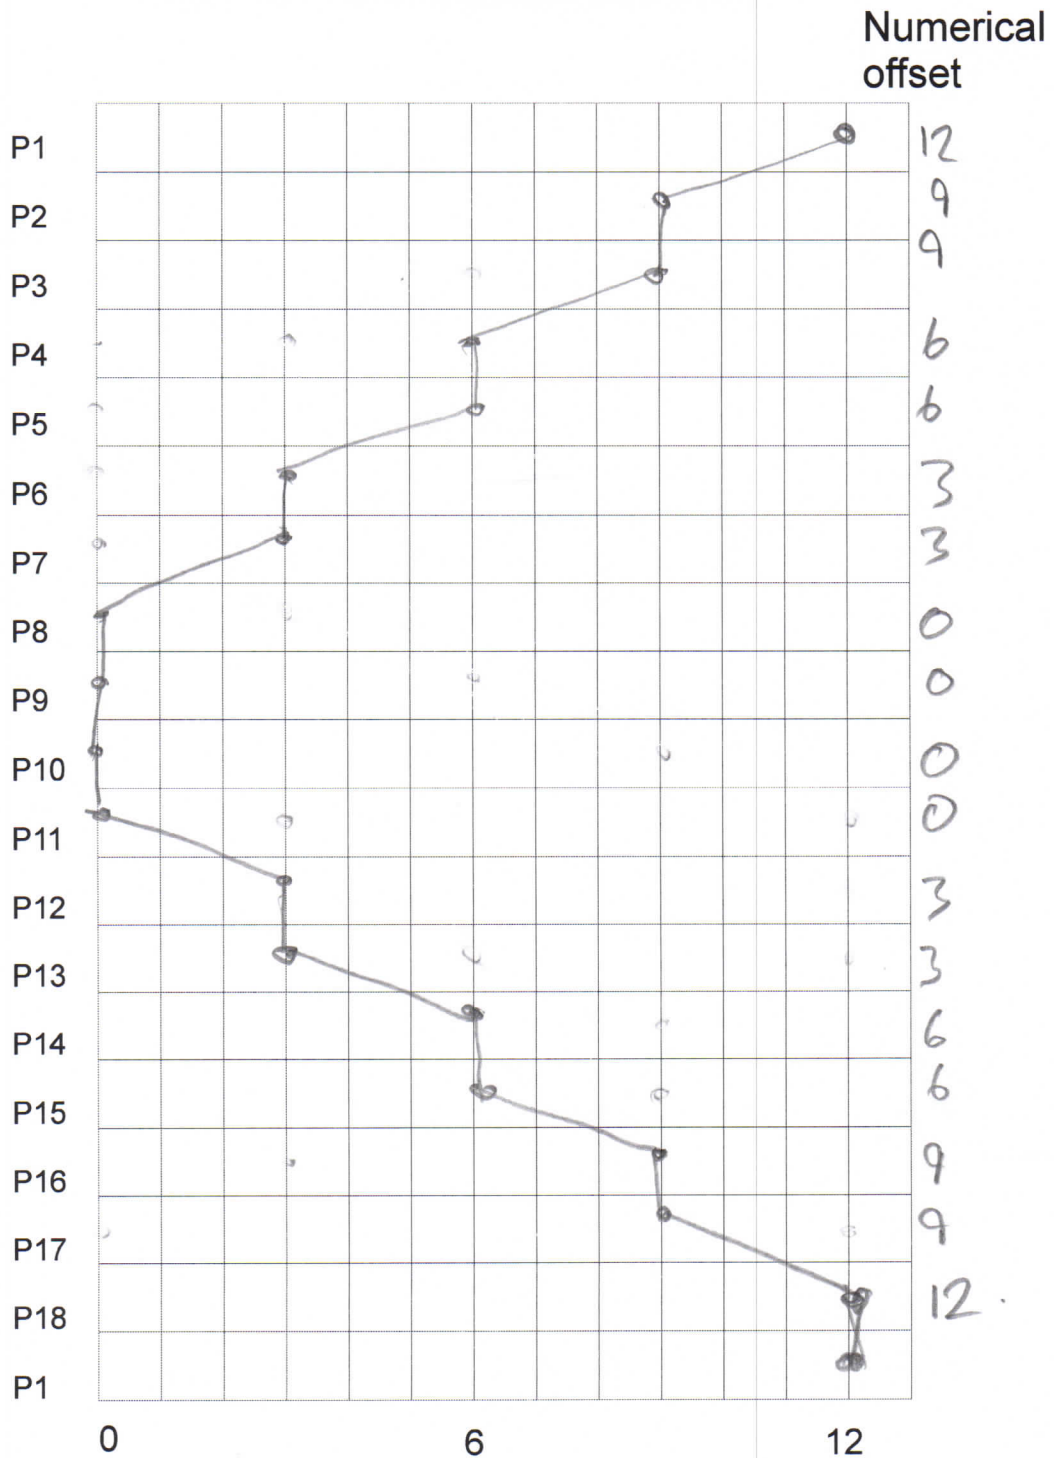

**Singer Type A Fashion Discs (class 306 et al)
Numerical Parameter Designs ELNA-Disc Single
Dave Glover November 2025**

Disc number

22

Stitch Name

~~BATTERS~~ TERRACES

Verified

Singer part number