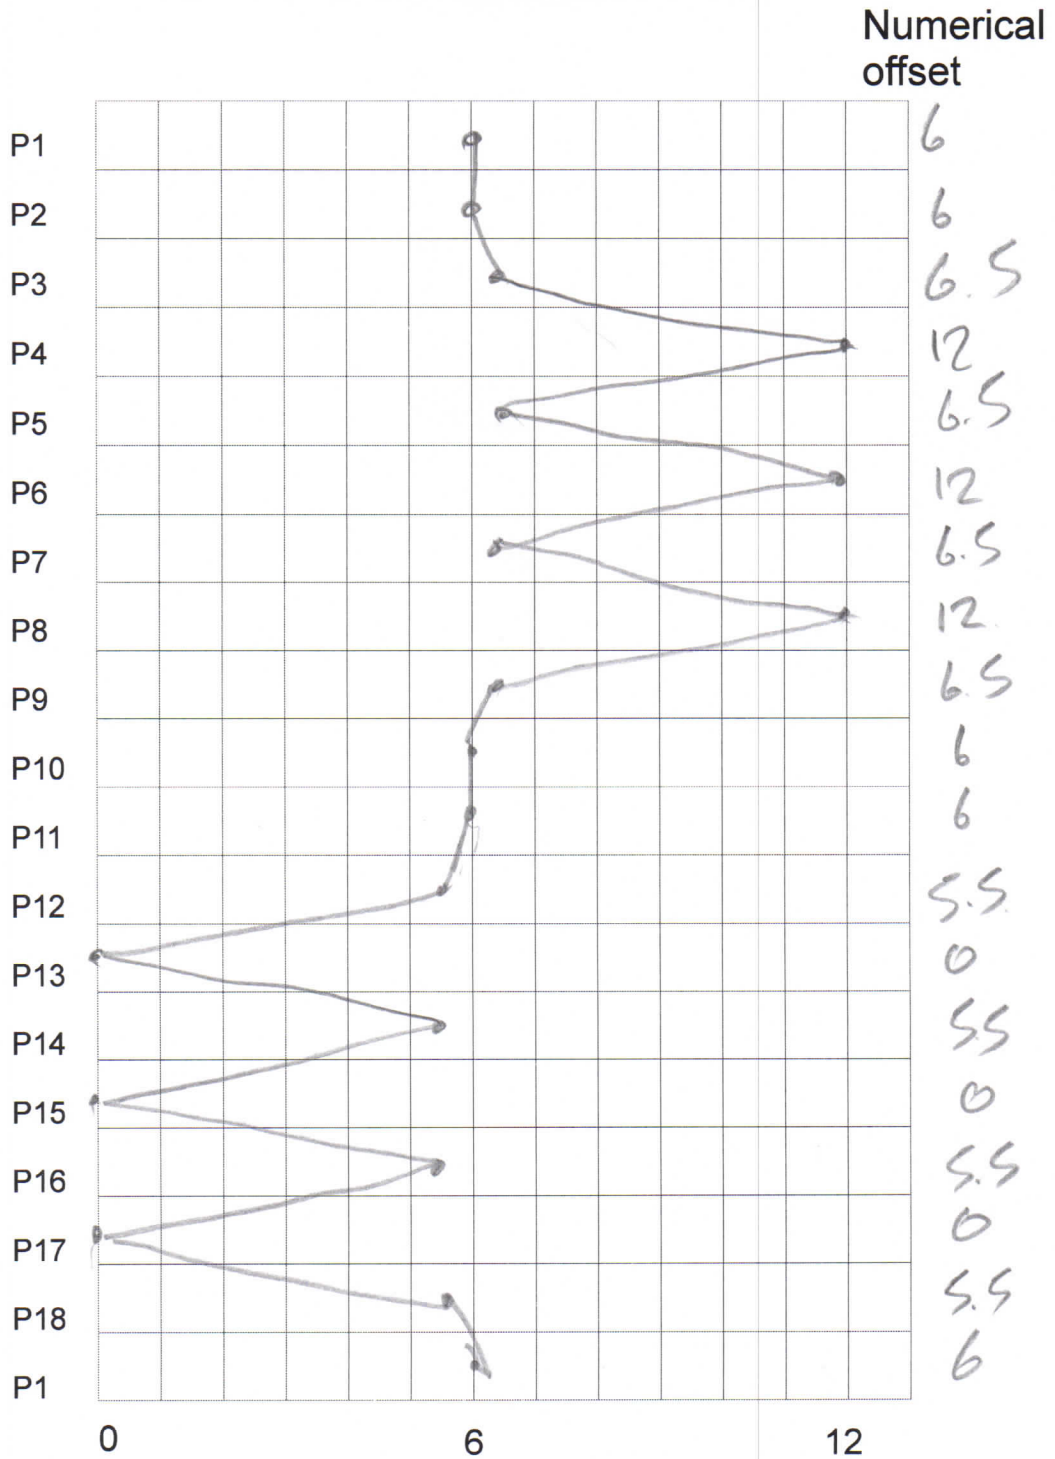

**Singer Type A Fashion Discs (class 306 et al)
Numerical Parameter Designs ELNA-Disc Single
Dave Glover November 2025**

Disc number

29

Stitch Name

~~TAXI STRIPE~~ SOMAPHONO

Verified

Singer part number

6. ~~DOMINO~~ 22 SOMAPHONO
~~VAMARID.~~
~~VAMARID.~~