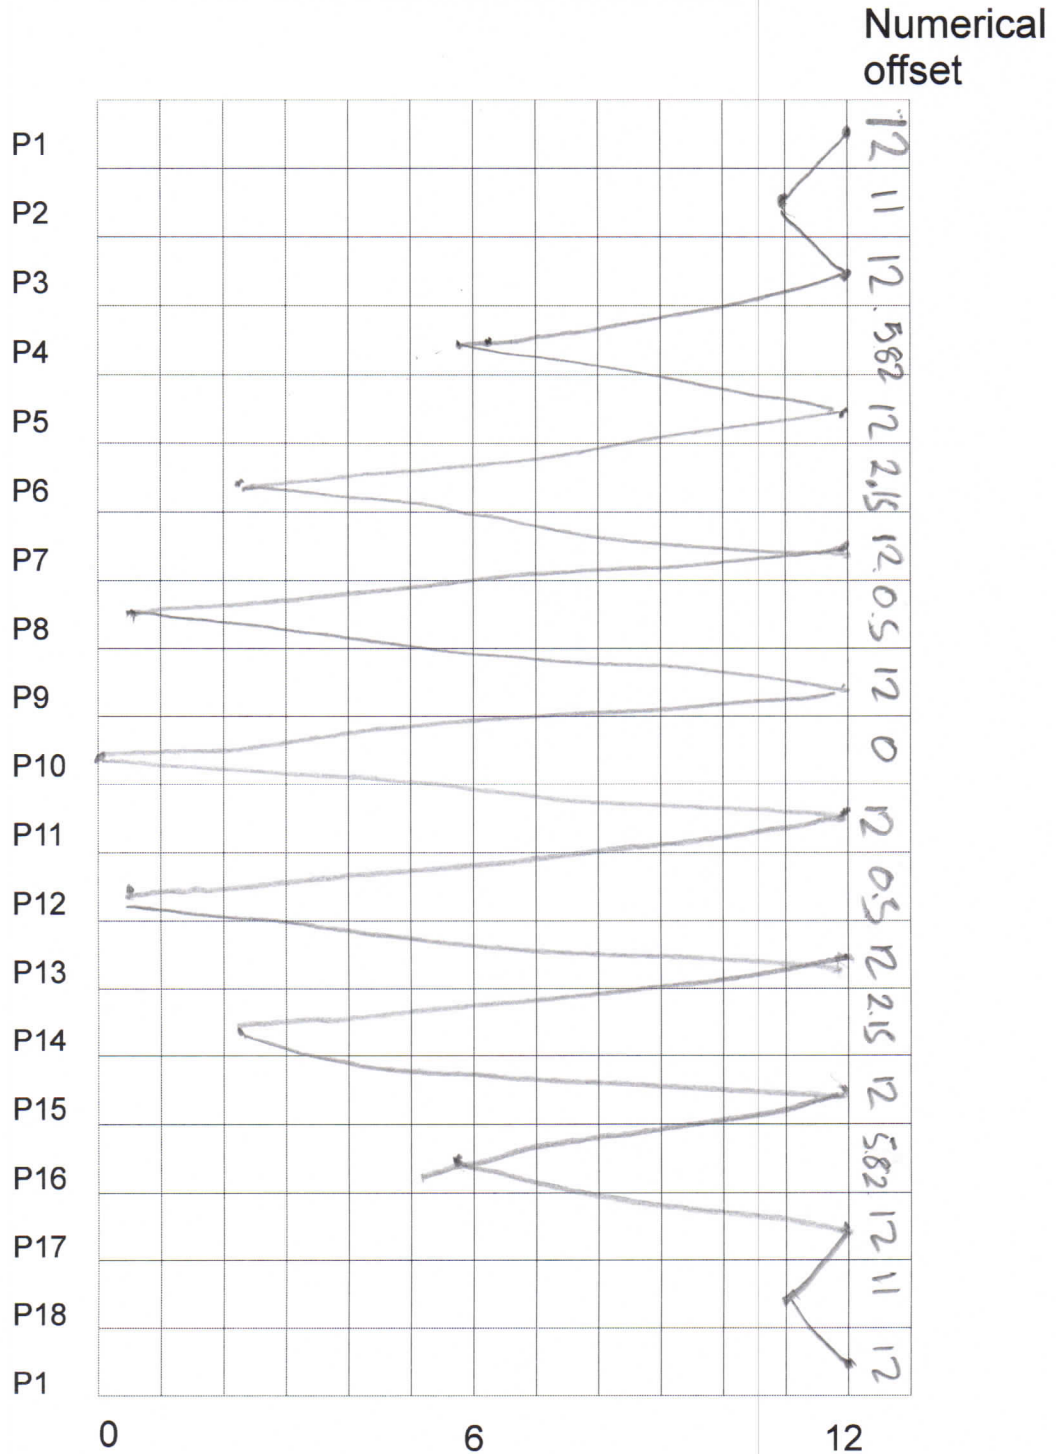

**Singer Type A Fashion Discs (class 306 et al)
Numerical Parameter Designs ELNA-Disc Single
Dave Glover November 2025**

Disc number 17. ROUND PULSES

Stitch Name

Verified

Singer part number 19. BALL.

**Singer Type A Fashion Discs (class 306 et al)
Numerical Parameter Designs ELNA-Disc Single
Dave Glover November 2025**