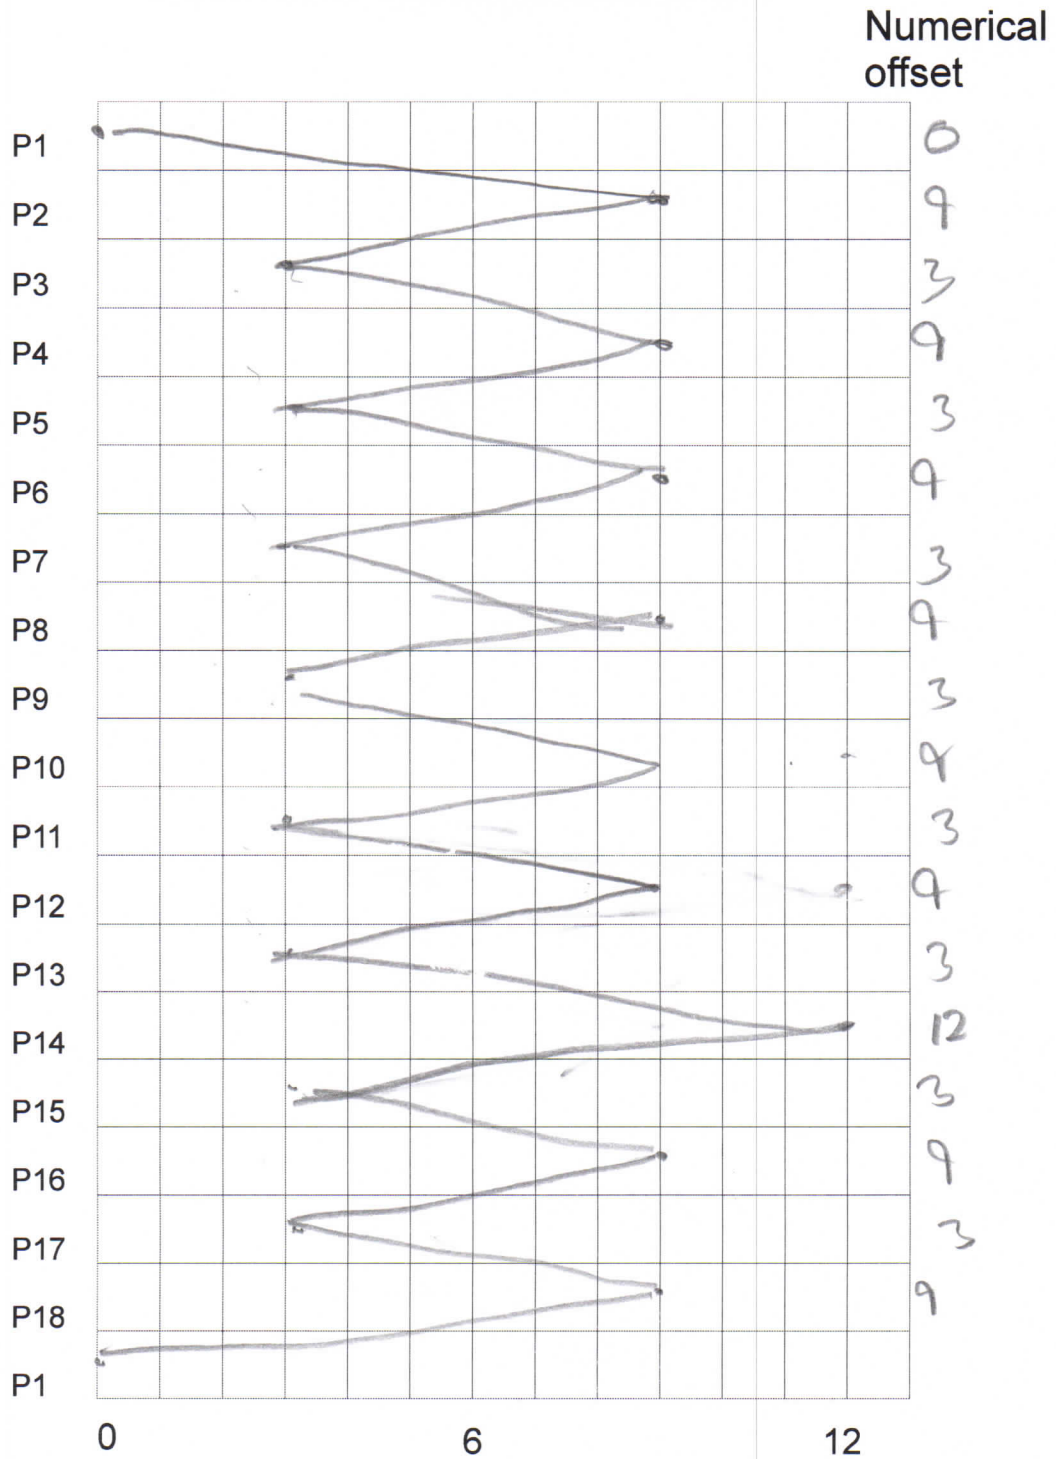

Numerical
offset

Disc number 27

Stitch Name ICE FALL

Verified

Singer part number _____

**Singer Type A Fashion Discs (class 306 et al)
Numerical Parameter Designs ELNA-Disc Single
Dave Glover November 2025**