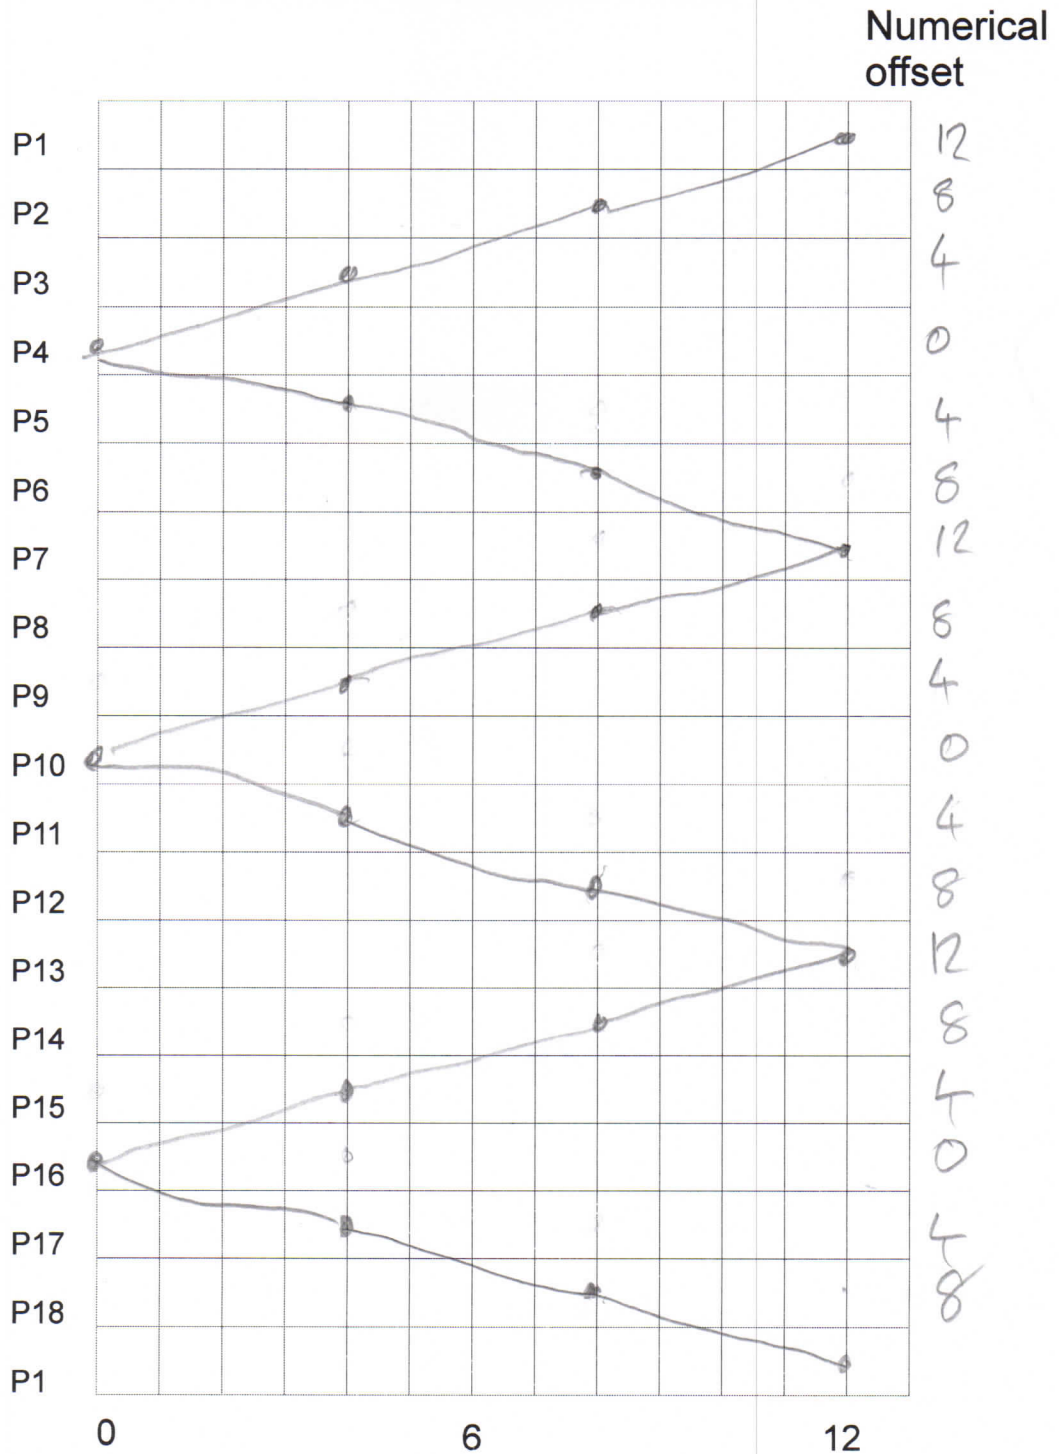

**Singer Type A Fashion Discs (class 306 et al)
Numerical Parameter Designs ELNA-Disc Single
Dave Glover November 2025**

Disc number 01

Stitch Name STEPPED ZIGZAG

Verified

Singer part number 03 MULTISTITCH