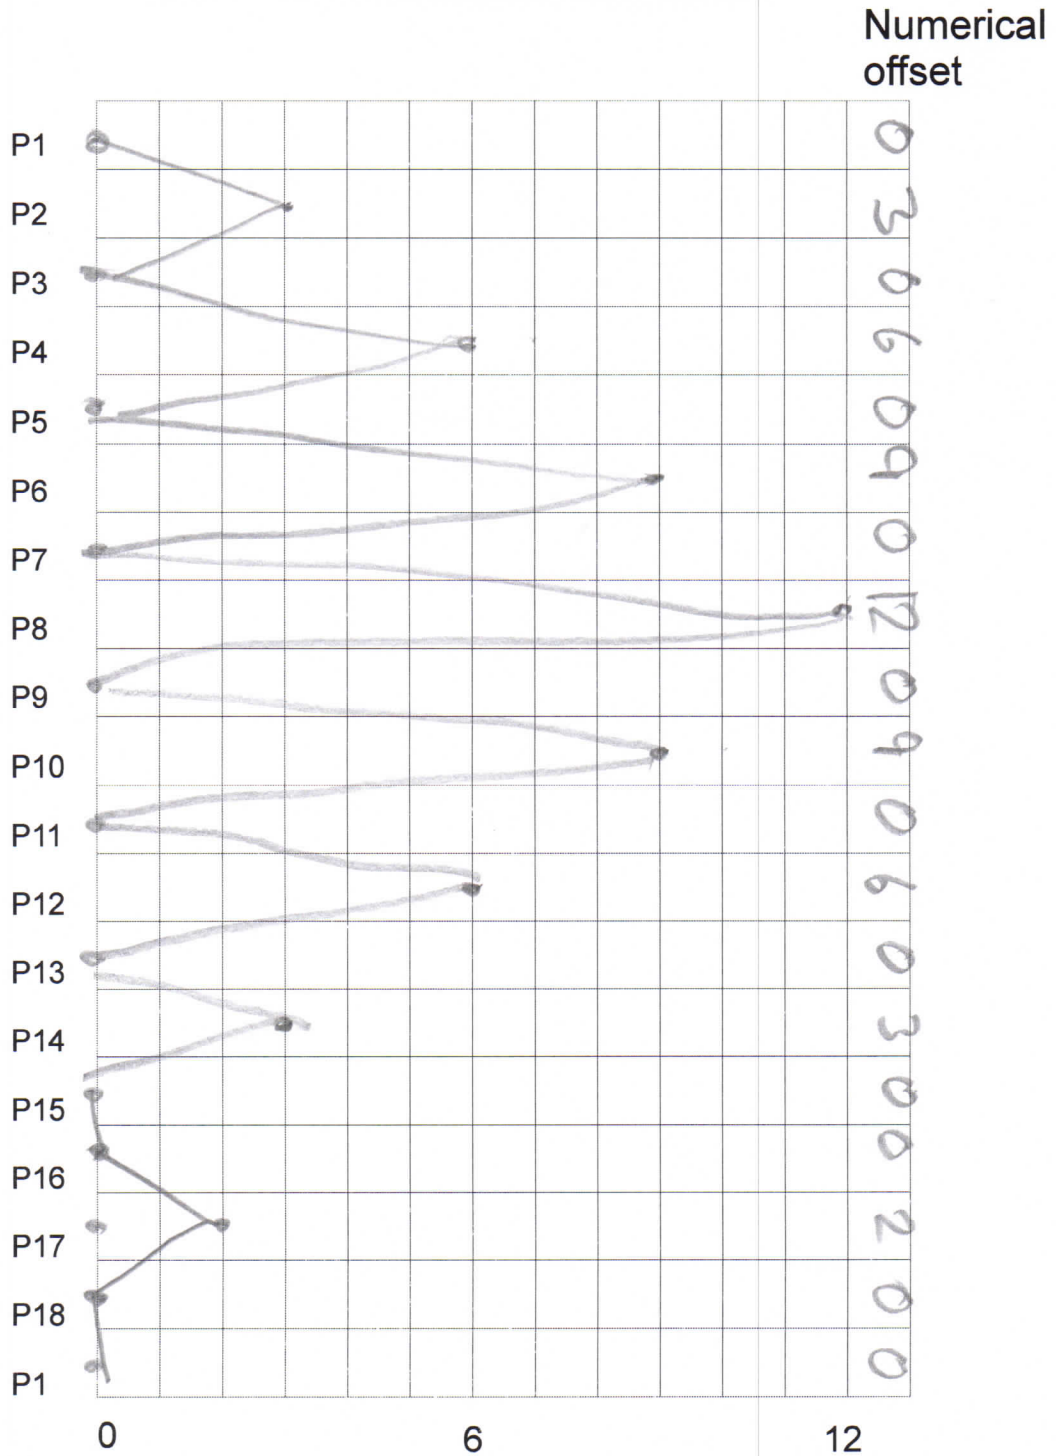

**Singer Type A Fashion Discs (class 306 et al)
Numerical Parameter Designs ELNA-Disc Single
Dave Glover November 2025**

Disc number

15

Stitch Name

SOLID PYRAMID

Verified

Singer part number

23. SOLID PYRAMID