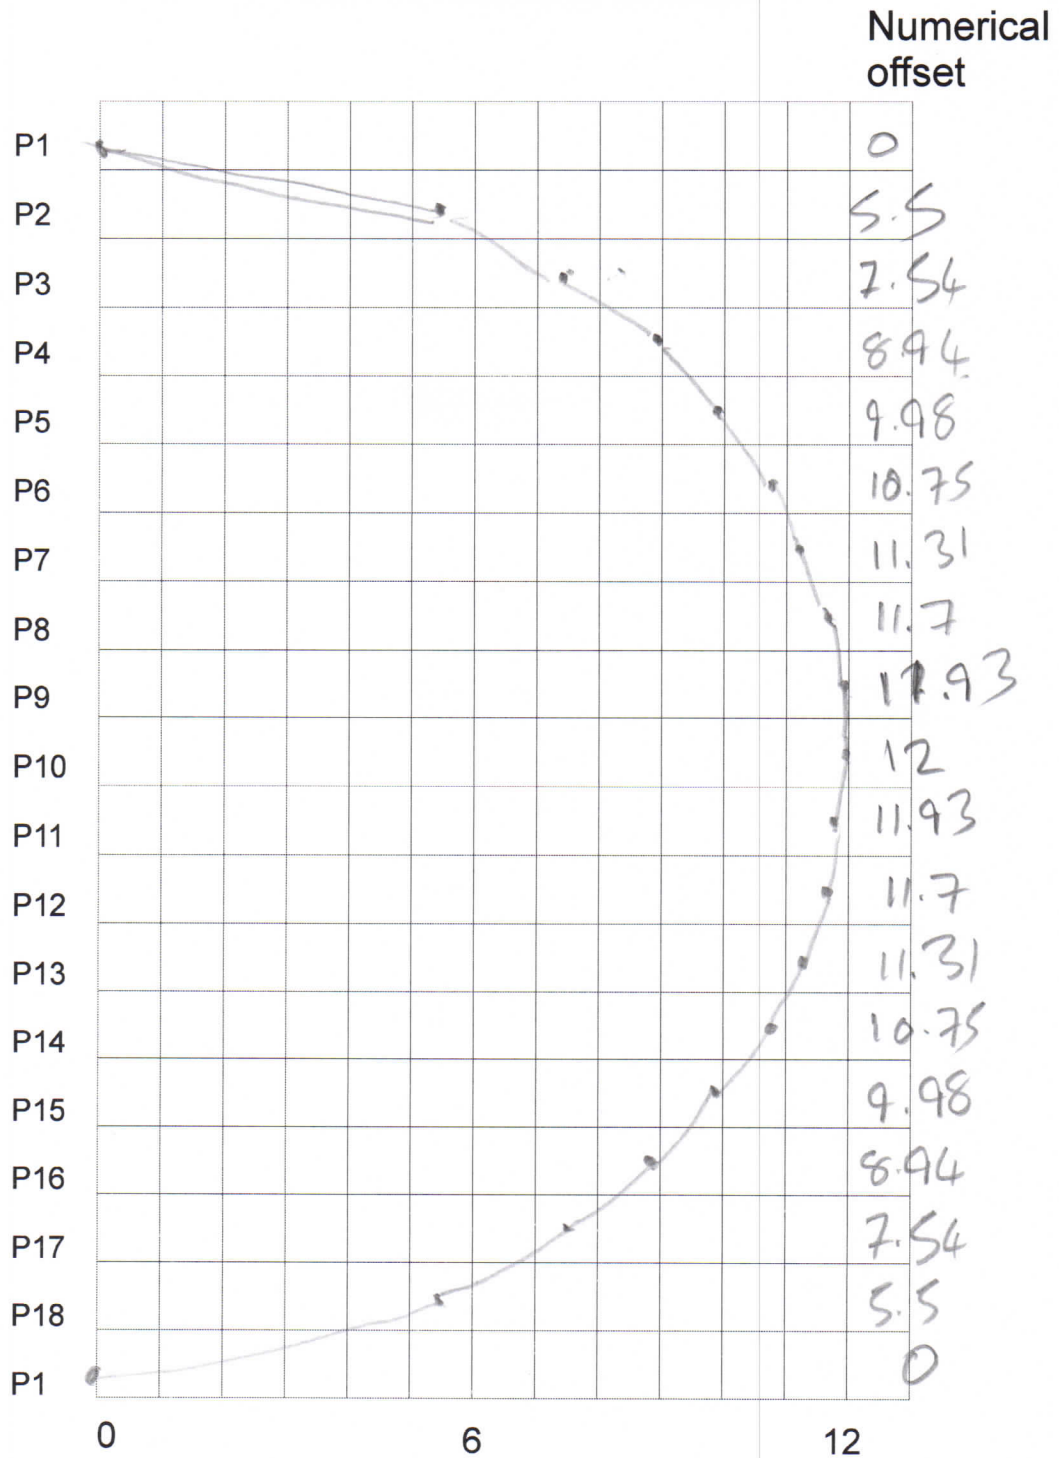

**Singer Type A Fashion Discs (class 306 et al)
Numerical Parameter Designs ELNA-Disc Single
Dave Glover November 2025**

Disc number

04

Stitch Name

LONG SCALLOP

Verified

Singer part number

4. SCALLOP