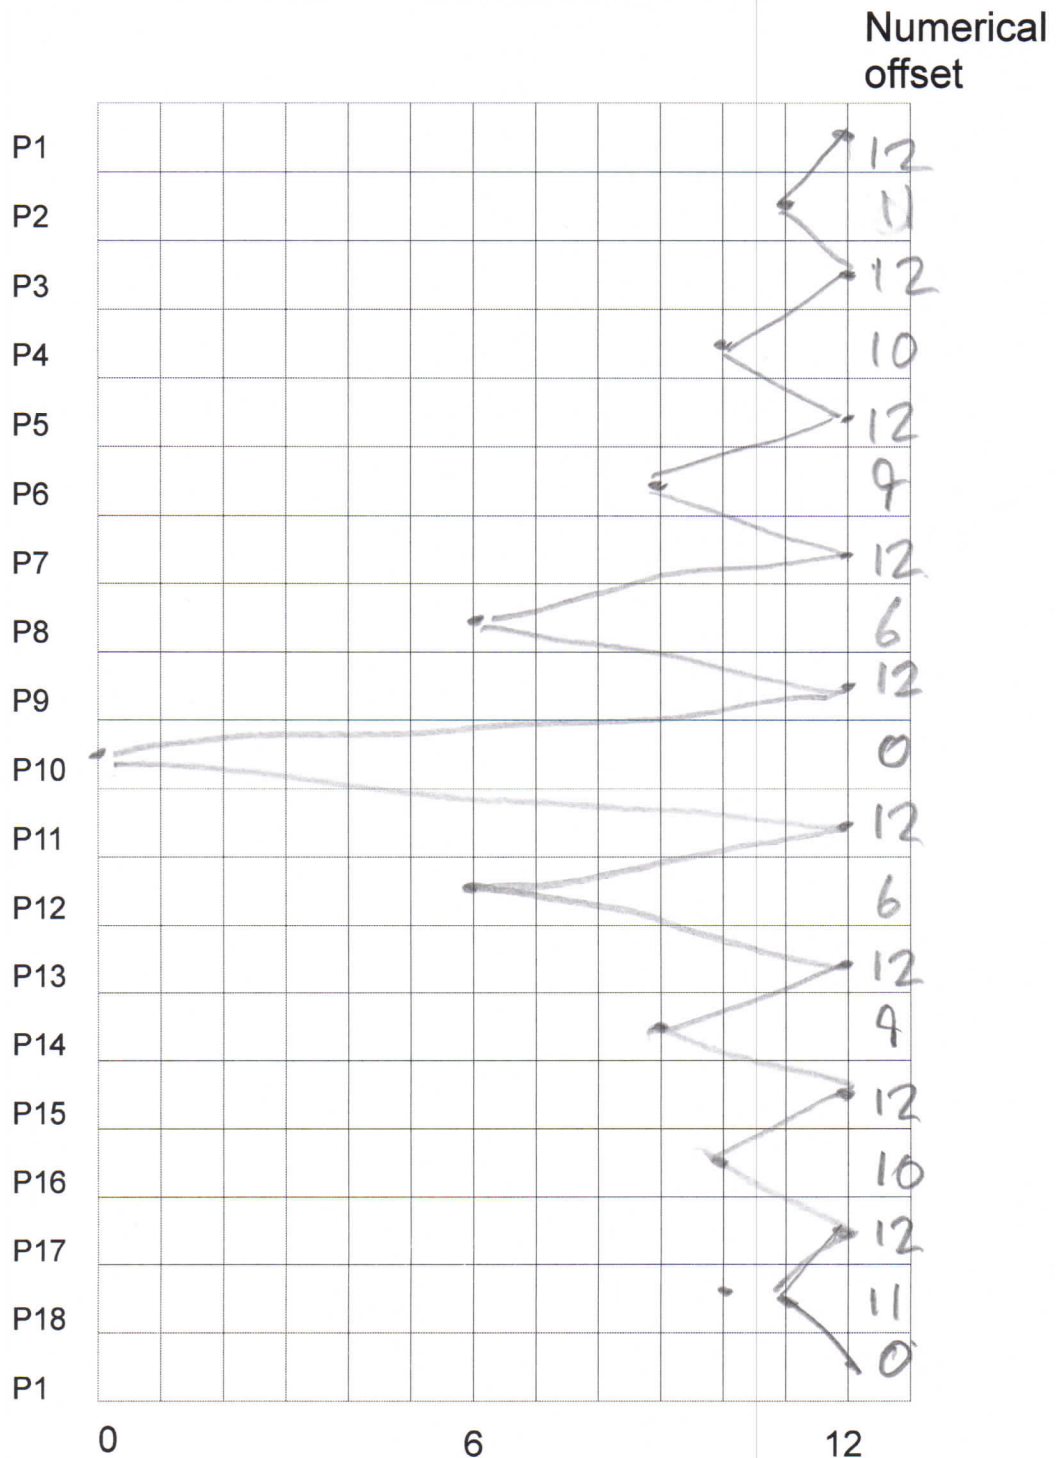

Singer Type A Fashion Discs (class 306 et al) Numerical Parameter Designs ELNA-Disc Single Dave Glover November 2025

Disc number 35

Stitch Name 1 CICLE

Verified

Singer part number 9.1 CICLE WAT