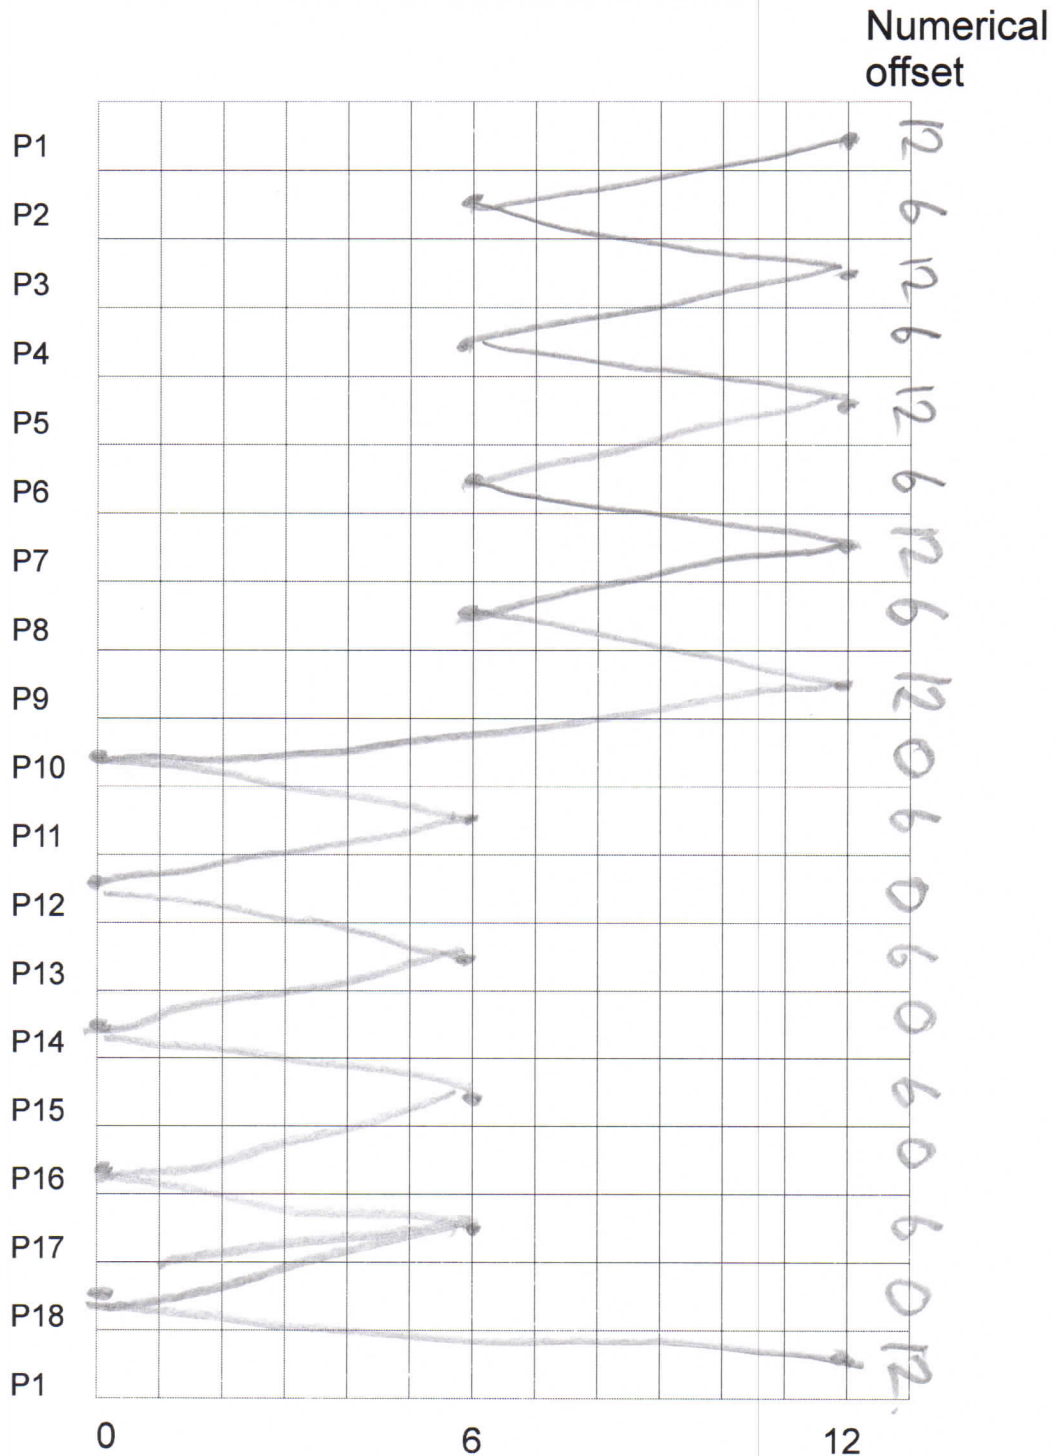

**Singer Type A Fashion Discs (class 306 et al)
Numerical Parameter Designs ELNA-Disc Single
Dave Glover November 2025**

Disc number

13

Stitch Name

STEP ZIG.

Verified

Singer part number

6 DOMINO