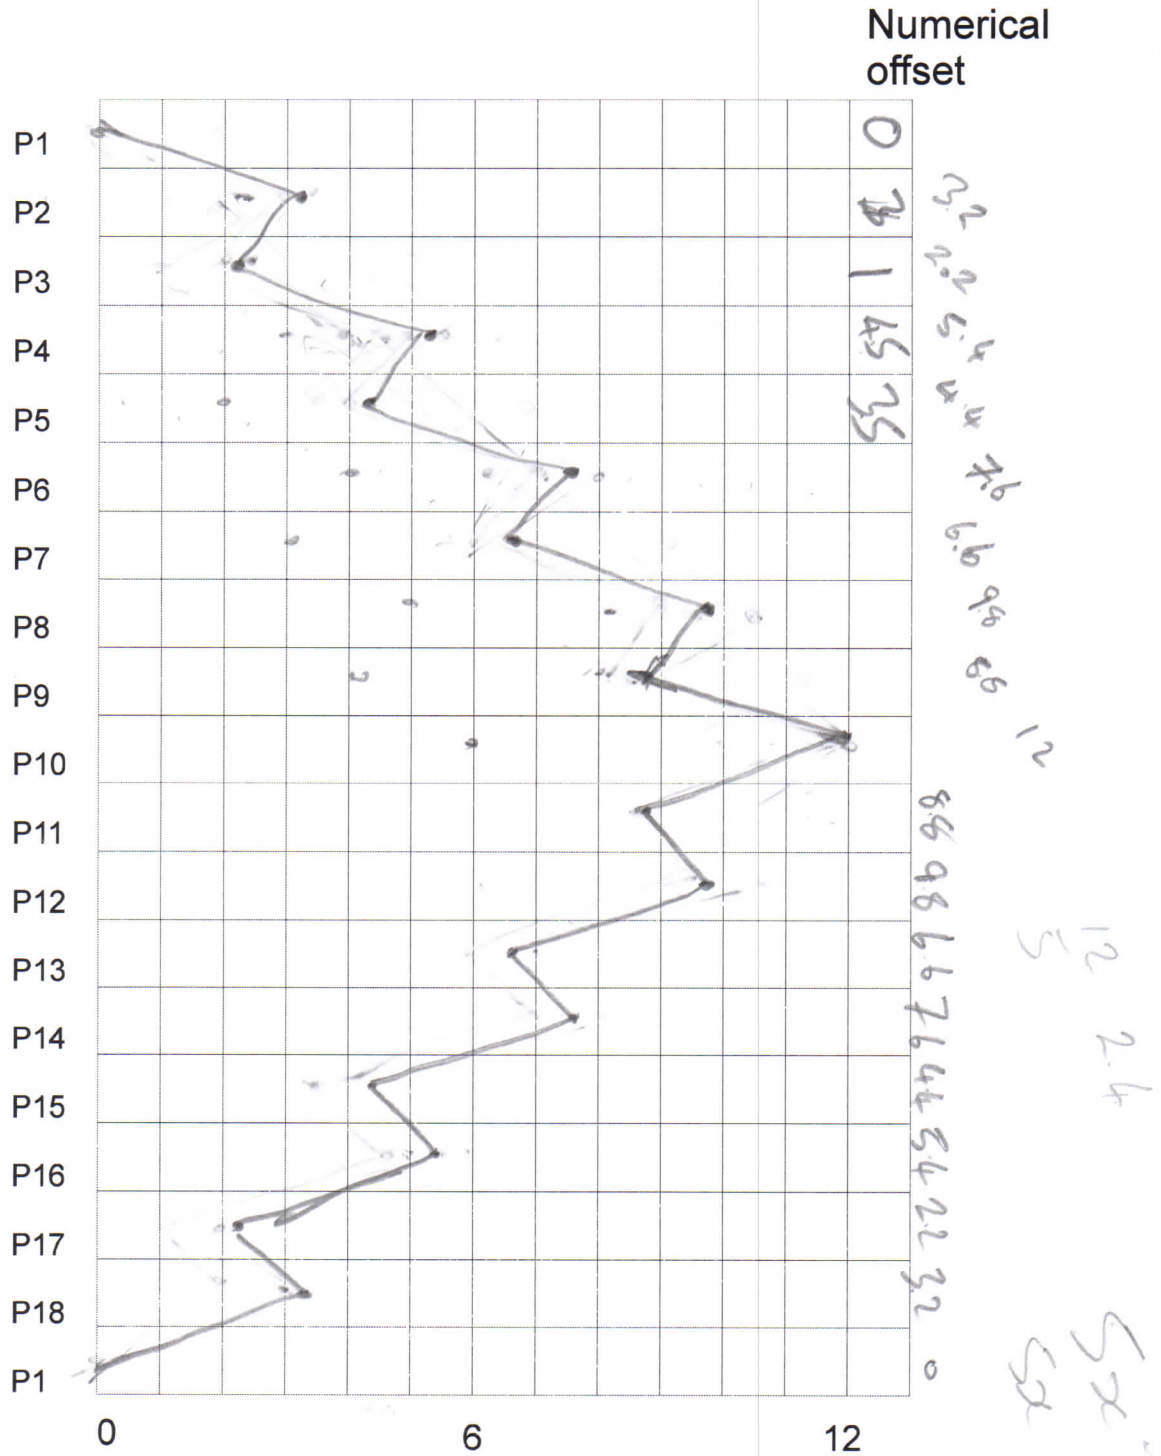

**Singer Type A Fashion Discs (class 306 et al)
Numerical Parameter Designs ELNA-Disc Single
Dave Glover November 2025**

Disc number

6

Stitch Name

ZIGZAG

Verified

Singer part number

—