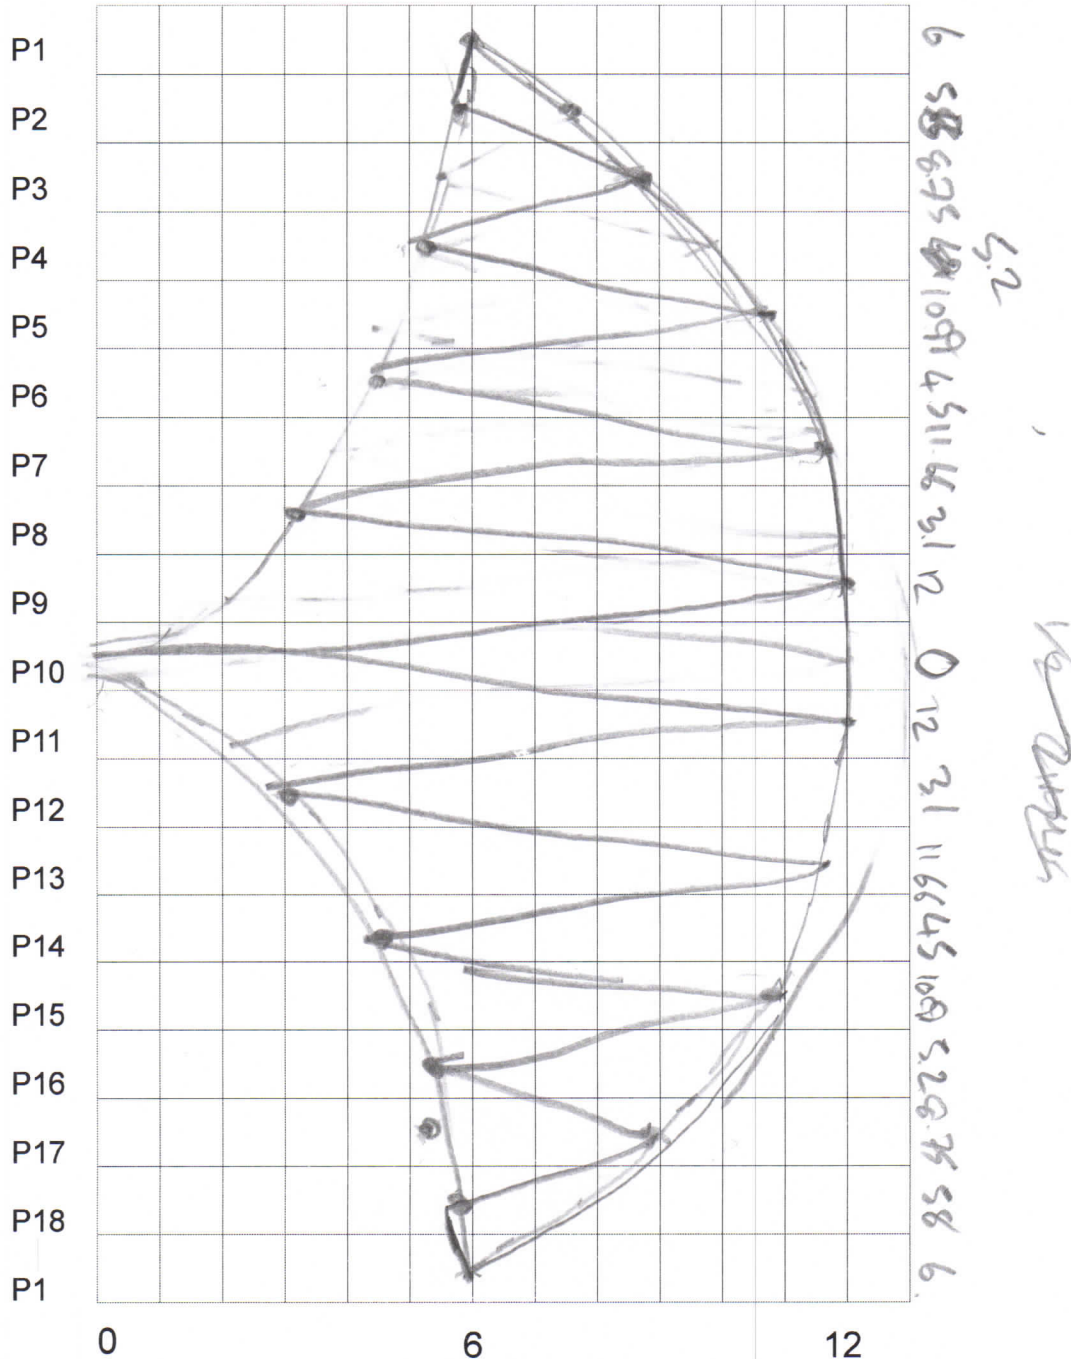

Stitch Name KEY

Verified

Singer part number 11. KEY VARIATION

**Singer Type A Fashion Discs (class 306 et al)
Numerical Parameter Designs ELNA-Disc Single
Dave Glover November 2025**

Disc number 34

Stitch Name SHINGLE

Verified

Singer part number 16. SHINGLE

Singer Type A Fashion Discs (class 306 et al) Numerical Parameter Designs ELNA-Disc Single Dave Glover November 2025

Disc number 35

Stitch Name 1 CICLE

Verified

Singer part number 9.1 CICLE WAT

Singer Type A Fashion Discs (class 306 et al) Numerical Parameter Designs ELNA-Disc Single Dave Glover November 2025

Numerical
offset

Disc number

36

Stitch Name

MUSH ROOM.

Verified

Singer part number