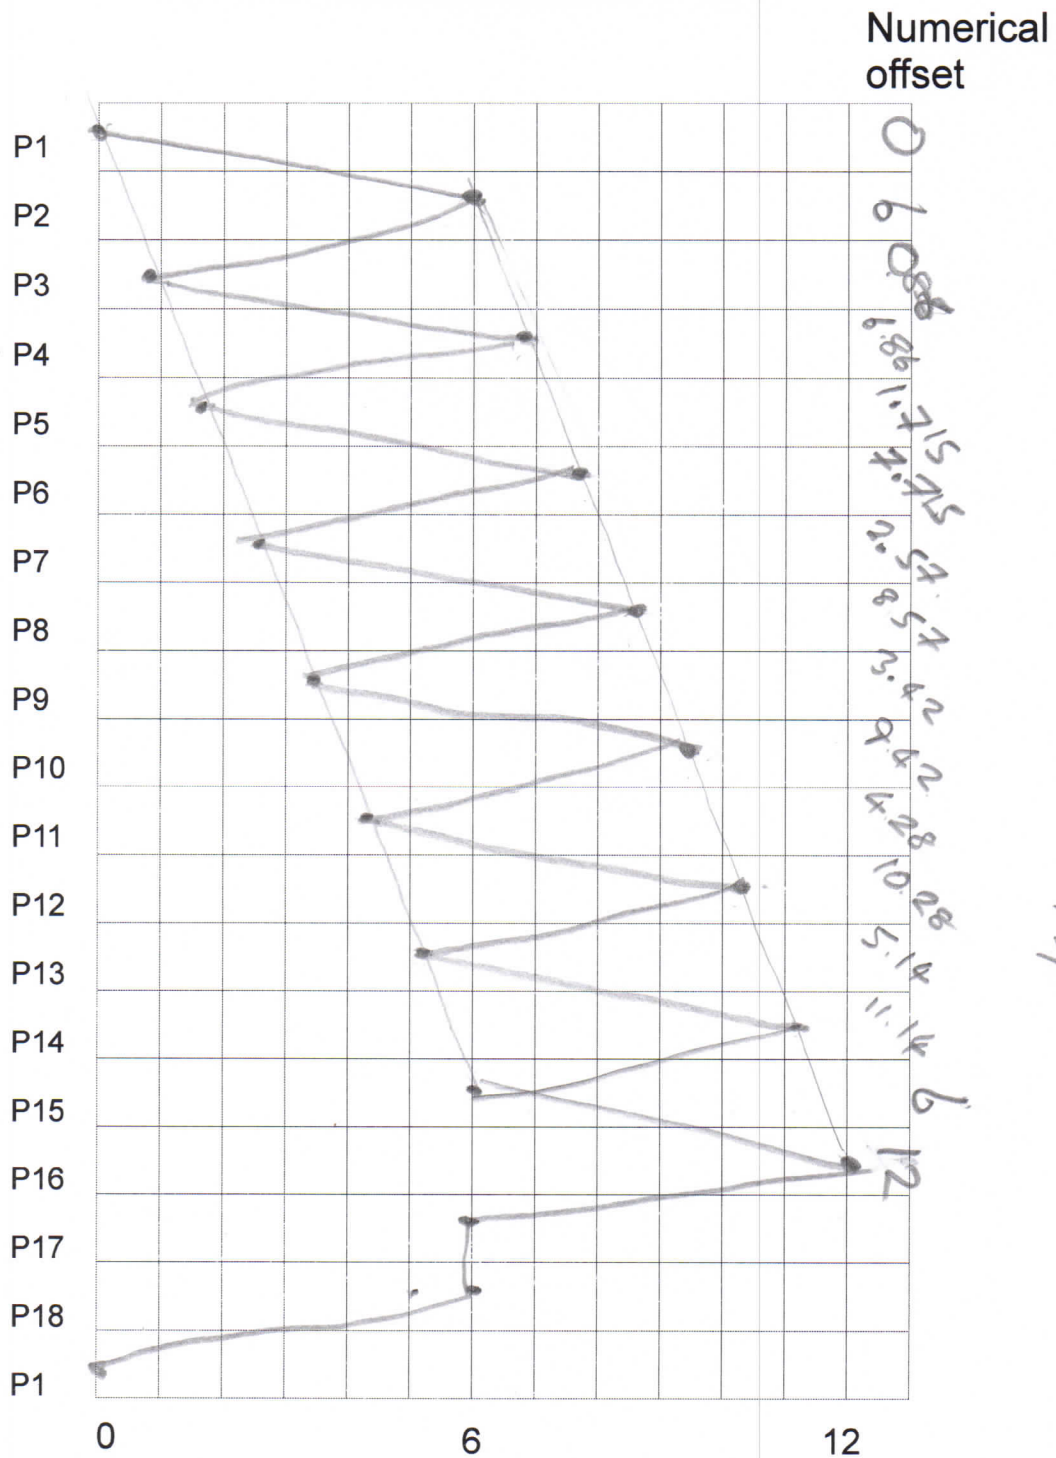

Singer Type A Fashion Discs (class 306 et al) Numerical Parameter Designs ELNA-Disc Single Dave Glover November 2025

Disc number

8

Stitch Name

BANNER

Verified

Singer part number

—

Handwritten notes:
6
7