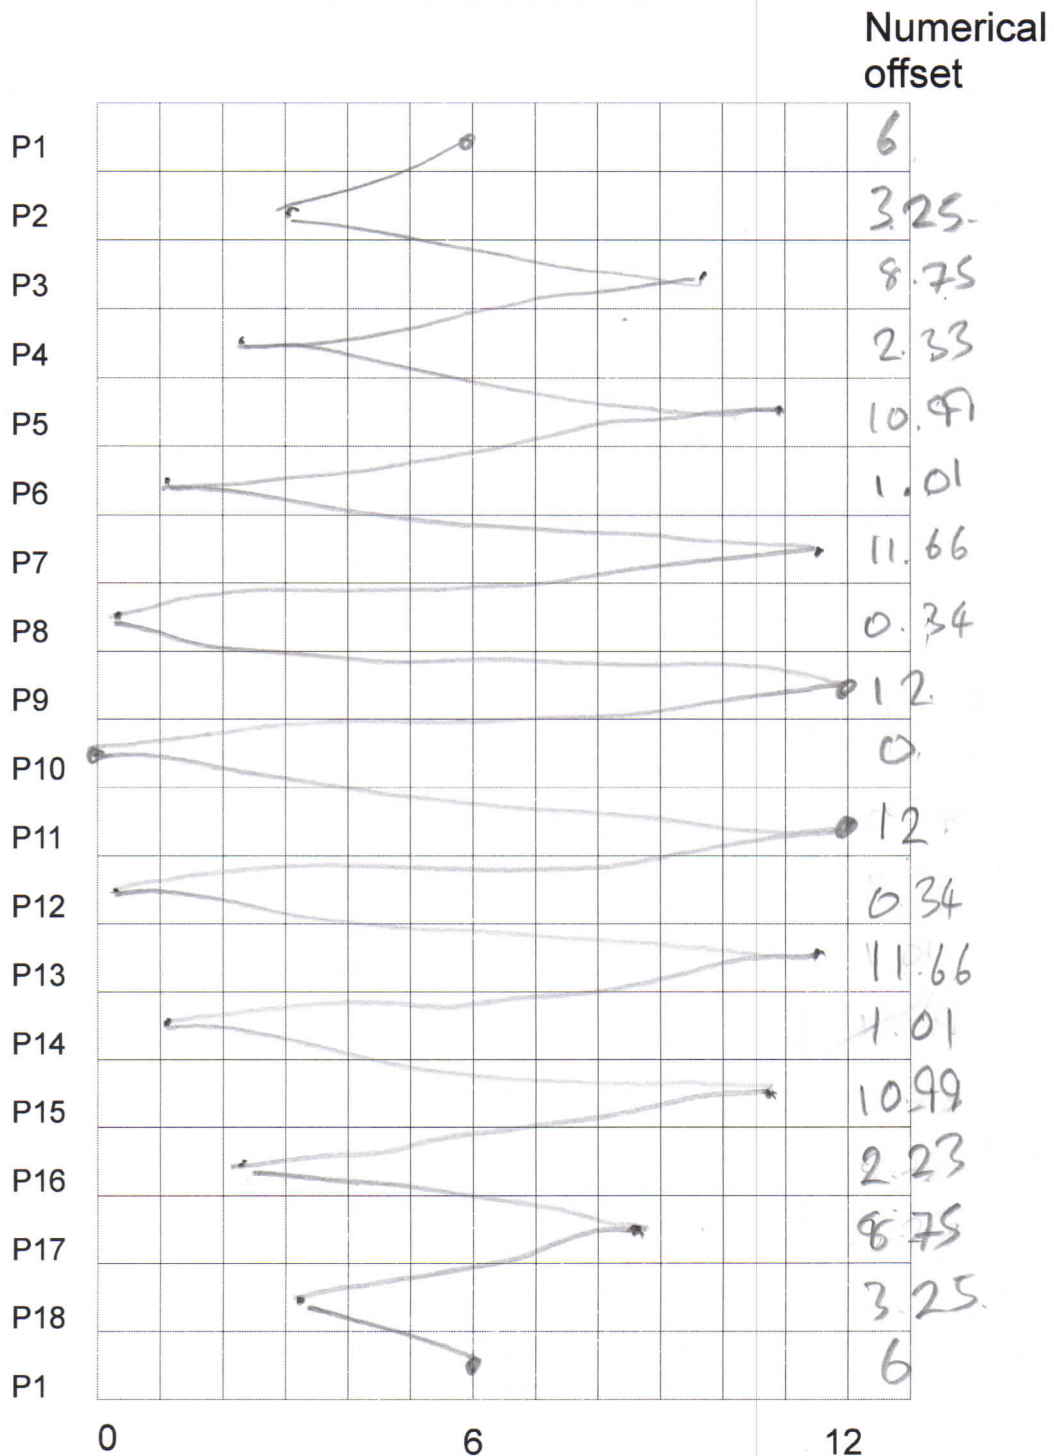

**Singer Type A Fashion Discs (class 306 et al)
Numerical Parameter Designs ELNA-Disc Single
Dave Glover November 2025**

Disc number 17. ROUND PULSES

Stitch Name

Verified

Singer part number 19. BALL.