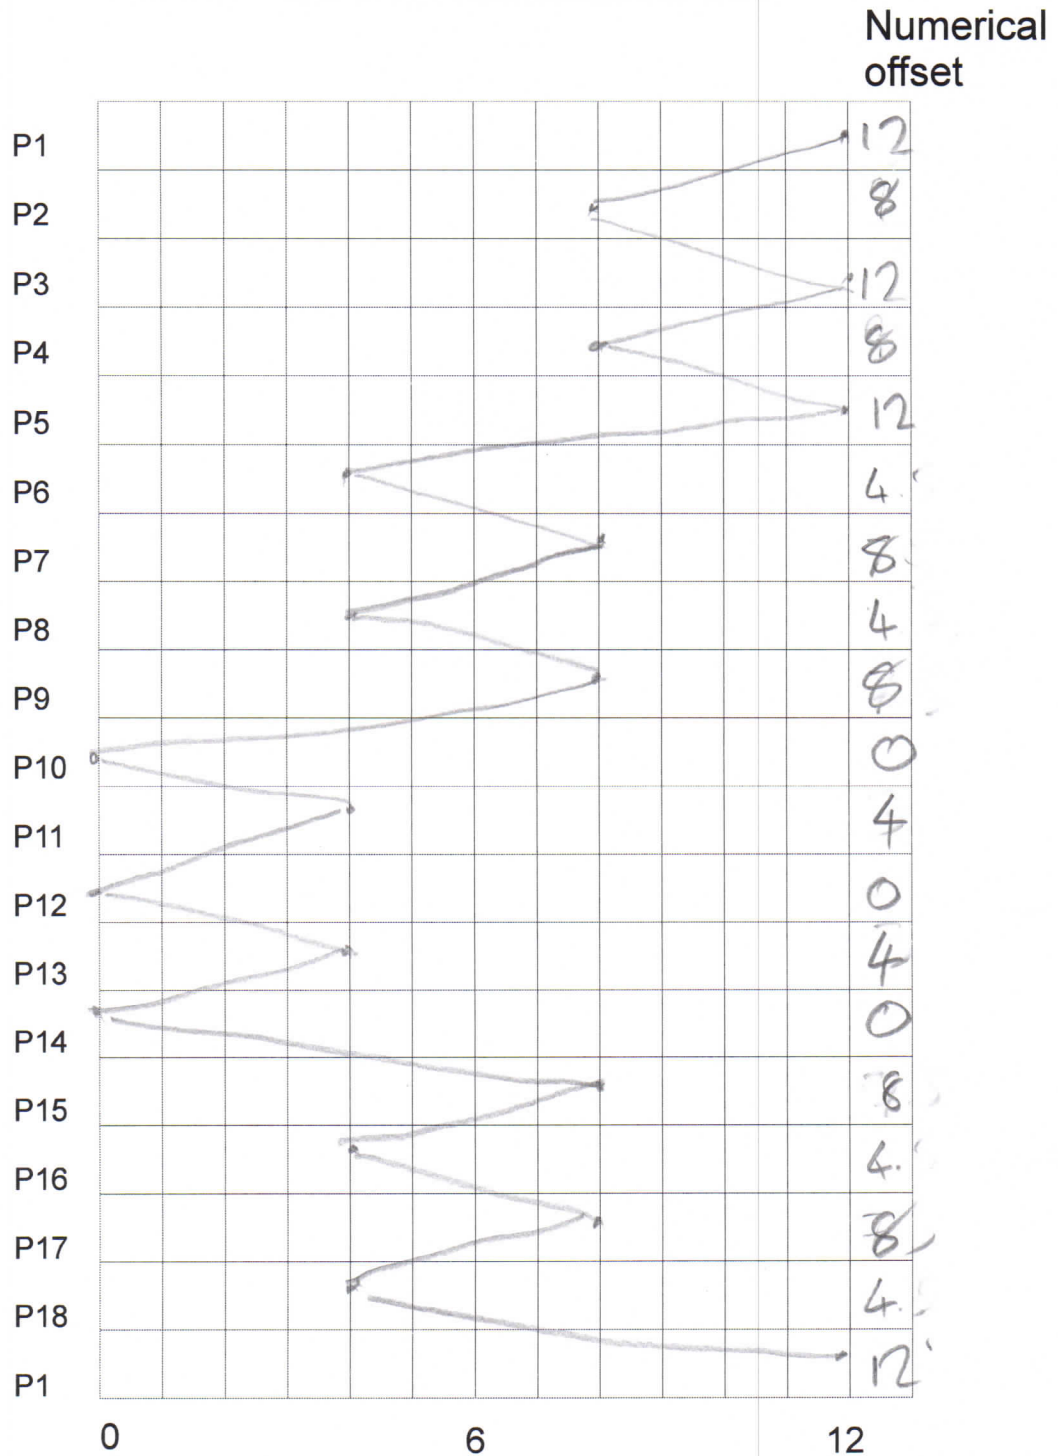

**Singer Type A Fashion Discs (class 306 et al)
Numerical Parameter Designs ELNA-Disc Single
Dave Glover November 2025**

Disc number 21

Stitch Name WALLS OF TROY

Verified

Singer part number 12 WALLS OF TROY VARIATION