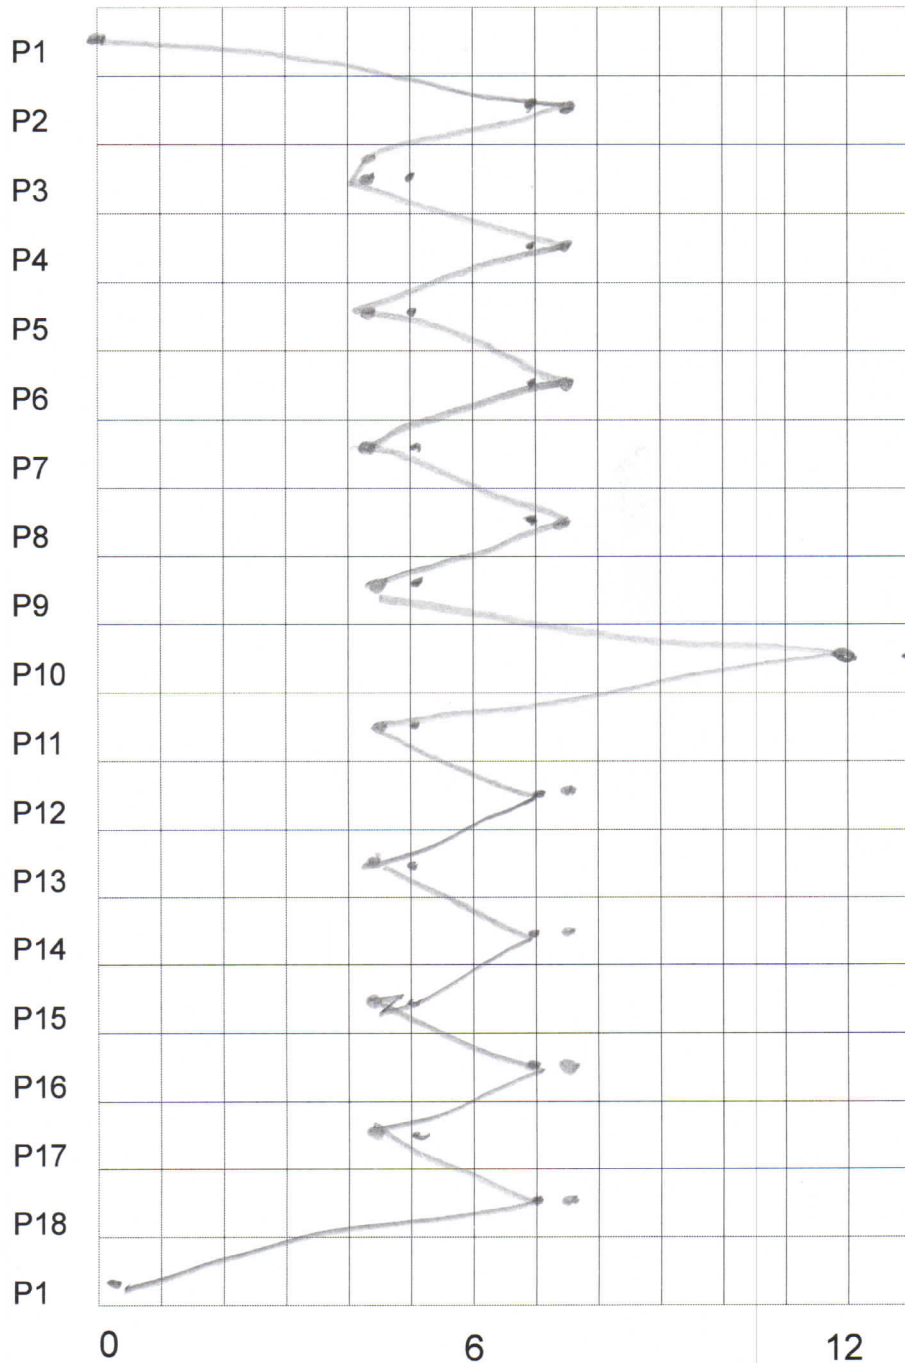

**Singer Type A Fashion Discs (class 306 et al)
Numerical Parameter Designs ELNA-Disc Single
Dave Glover November 2025**

Numerical
offset

Disc number 27

Stitch Name ICE FALL

Verified

Singer part number _____