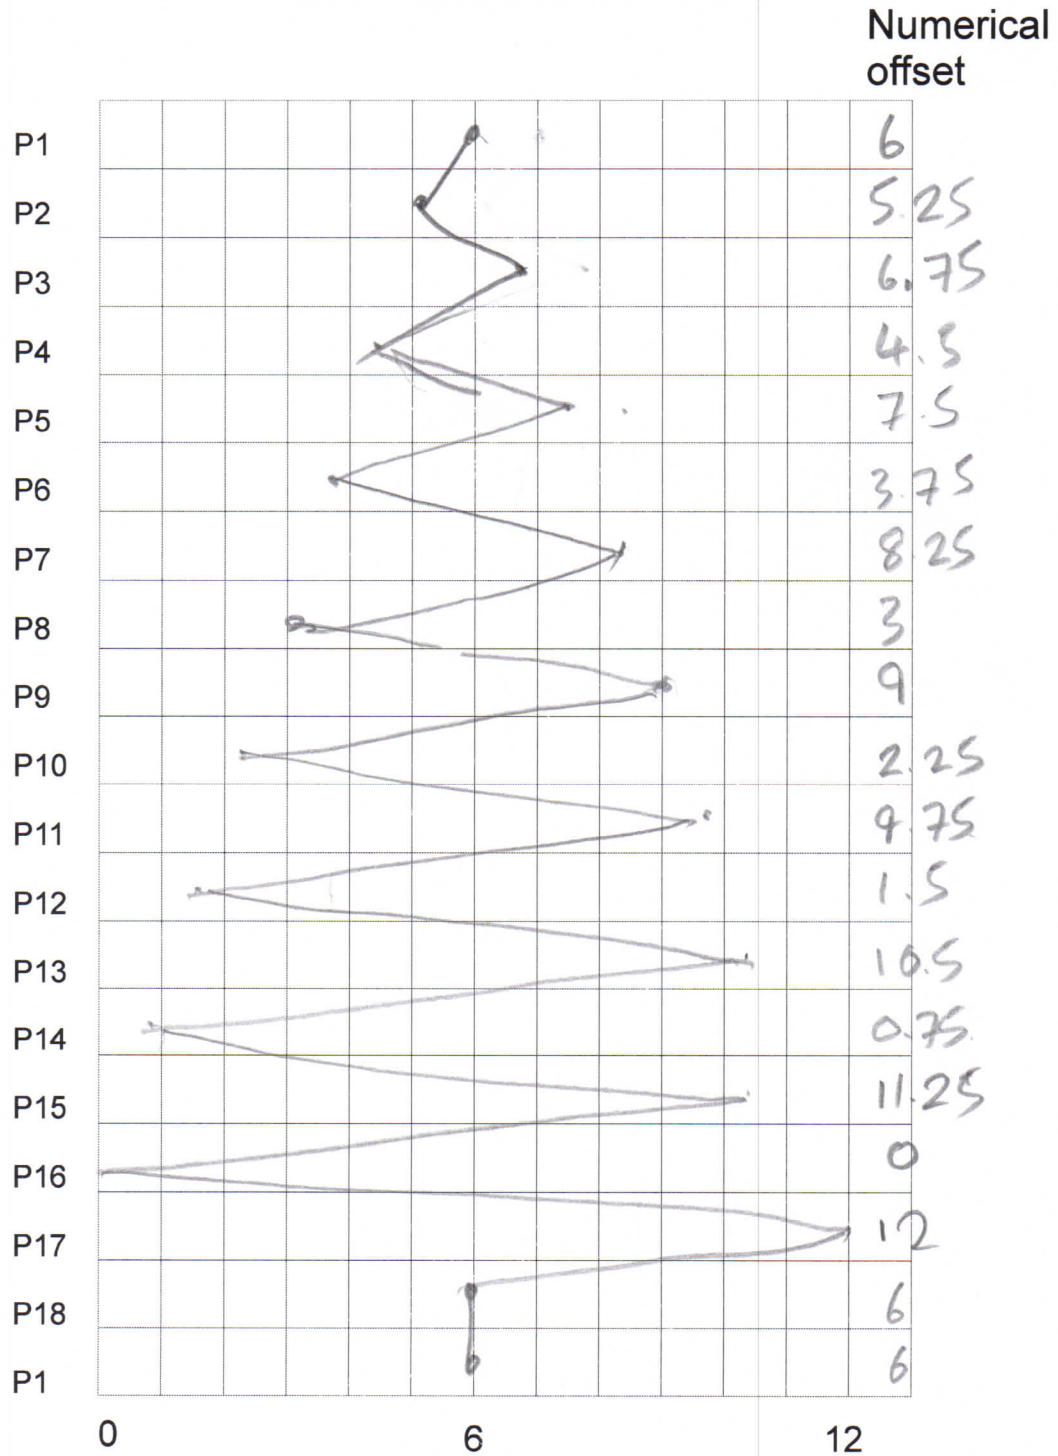

**Singer Type A Fashion Discs (class 306 et al)
Numerical Parameter Designs ELNA-Disc Single
Dave Glover November 2025**

Disc number

11

Stitch Name

ARROWS

Verified

Singer part number

5. AR1111111111